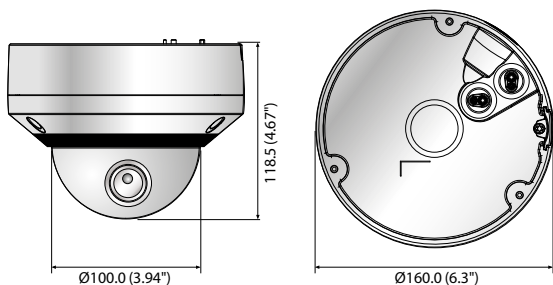

## Key Features

- Max. 2 megapixel (1920 x 1080) resolution
- 2.8 ~ 12mm (4.3x) motorized varifocal lens
- Max. 60fps@all resolutions (H.265/H.264)
- H.265, H.264, MJPEG codec supported, Multiple streaming
- Day & Night (ICR), WDR (150dB), Defog
- Loitering, Directional detection, Fog detection, Audio detection, Digital auto tracking, Sound classification, Tampering
- Motion detection, Handover
- SD/SDHC/SDXC memory slot (Max. 512GB)
- Hallway view, WiseStream II support
- IR viewable length 50m, IP67/IP66, NEMA 4X, IK10
- LDC support (Lens Distortion Correction)
- PoE / 24V AC, 12V DC, Bi-directional audio support

## Dimensions

Unit: mm (inch)