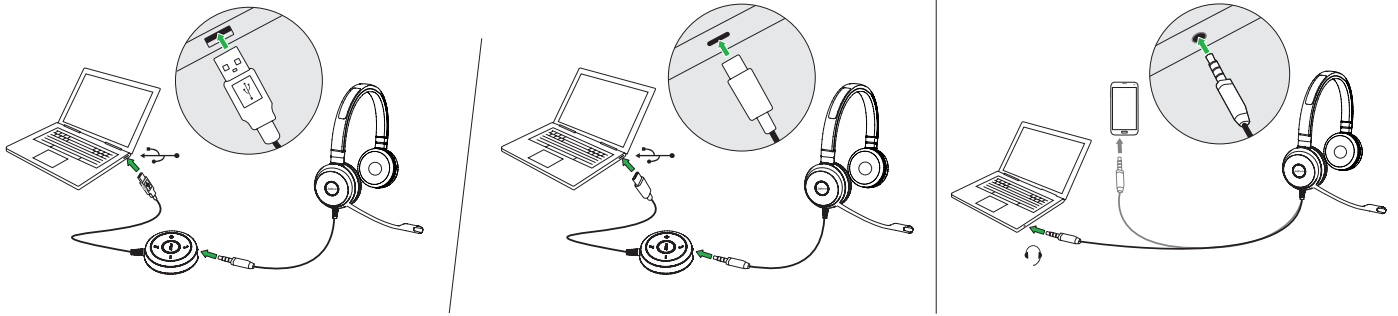

Plug and Play setup

Works straight out of the box. Installation is as easy as simply plugging it in to the USB or USB-C port on your laptop. The Jabra Evolve 40 has a 3.5mm jack which can also be used for smart devices.

All day comfort

Built for style and comfort with soft leatherette ear cushions. Adjustable headband lets you find the perfect fit.

At a glance:

Jabra Evolve 40

- Find inspiration between calls. Enjoy your music with amazing sound throughout the day
- Stay in the zone and avoid interruptions. Integrated busylight notifies colleagues to avoid interruptions
- Flexible connectivity. Connect using USB or jack

Works with

Jabra.com/ANC

How to use

	Features	Benefits	Jabra Evolve 40
Connectivity	USB or USB-C ¹	Plug and Play connectivity to PC	•
	Certification	Skype for Business, Cisco, Avaya and more	•
Audio	Passive noise cancellation	Protects you against high frequency noise just by wearing the headset	•
	Wideband Audio/HD Voice	High quality audio for best possible sound	•
Ease of use	Call management	Intuitive in-line controller for greater call control	•
	Busylight	Integrated busylight acts as a 'do not disturb' signal	•
	Discreet boom arm	Boom arm with magnet that integrates into the headband when not on a call or when on the go	•
Compatibility	For compatibility information go to Jabra.com		  

¹USB-C connection is optimized for computers. USB-C connection with a mobile phone or tablet may give reduced performance.