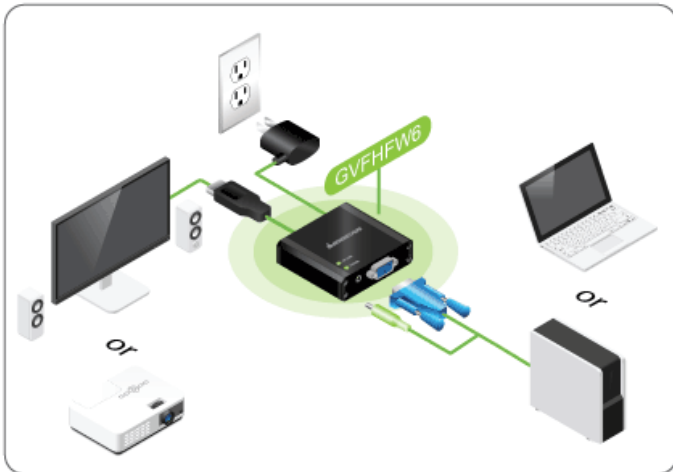

High-Definition Stereo Quality

Enjoy your HD quality video with HD audio through the VGA HDMI Converter. Listen to high-quality digital audio output for a complete AV experience.

Quick, Easy Manual Screen Adjustments

Once connected, the VGA HDMI converter's manual screen adjustments make setting your display's video alignment quick and easy. The converter then memorizes your settings so readjustments aren't needed each time you connect.

- Convert a VGA signal to an HDMI signal output
- Supports stereo audio input and high-quality audio output
- Bus powered or power via included adapter
- Easy manual screen adjustments
- Rugged metal housing - built to last
- Support up to 1080p (HDTV) and 1920 x 1200
- Plug-n-Play - No software or drivers required
- LED indicator for input video signal detection
- Works with all computer operating systems
- TAA compliant