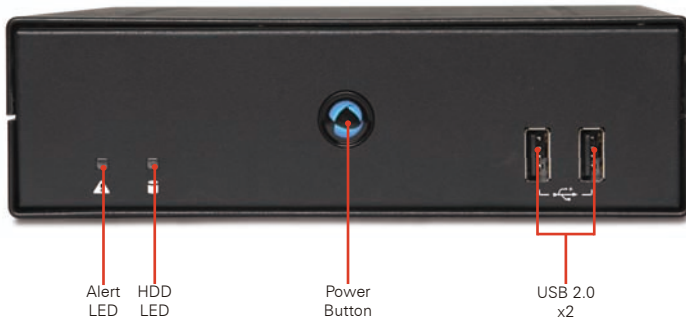

### DE7400

The DE7400 is an innovative x86 based powerhouse with new levels of graphics, speed and possibilities. The small size of the DE7400 combined with the Skylake based interior makes it one of the most powerful and flexible systems available to date. It supports Ultra HD 4K2K content playback on the 60Hz display and is suitable for Surveillance Control Room, Luxury Retail Store or any other scenarios.

Model Name		DE7400
Housing Material		SECC
Chassis Color		Black
Dimension	W x H x D (mm)	166 x 48 x 157 mm
	W x H x D (inch)	6.54 x 1.89 x 6.18 inch
Volume (liters)		1.25 L
CPU	Type	Supports Intel® Skylake-H mobile i3, i5, i7
Graphic		Intel HD Graphics P530 series (GT2)
LAN		Intel GbE LAN Controller Dual Lan Ports
Memory	Channels	Dual Channel
	Type	DDR4 SO-DIMM 2133 x 2
	Max Memory	32GB
Expansion	M.2	x 1 (2242) x 1 (2230)
	Mini-Card (HL)	x 1
Storage	2.5" SATA	x 1
	External SATA	x 2