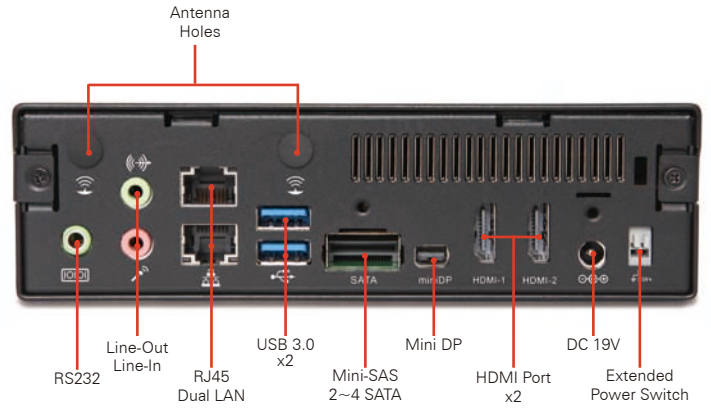

### DE7400

The DE7400 is an innovative x86 based powerhouse with new levels of graphics, speed and possibilities. The small size of the DE7400 combined with the Skylake based interior makes it one of the most powerful and flexible systems available to date. It supports Ultra HD 4K2K content playback on the 60Hz display and is suitable for Surveillance Control Room, Luxury Retail Store or any other scenarios.

Model Name		DE7400
Housing Material		SECC
Chassis Color		Black
Dimension	W x H x D (mm)	166 x 48 x 157 mm
	W x H x D (inch)	6.54 x 1.89 x 6.18 inch
Volume (liters)		1.25 L
CPU	Type	Supports Intel® Skylake-H mobile i3, i5, i7
Graphic		Intel HD Graphics P530 series (GT2)
LAN		Intel GbE LAN Controller Dual Lan Ports
Memory	Channels	Dual Channel
	Type	DDR4 SO-DIMM 2133 x 2
	Max Memory	32GB
Expansion	M.2	x 1 (2242) x 1 (2230)
	Mini-Card (HL)	x 1
Storage	2.5" SATA	x 1
	External SATA	x 2

Rear IO	RS232	x 1
	Line in	x 1
	Line out	x 1
	RJ45 LAN	x 2
	USB 3.0	x 2
	Mini-SAS	x 1
	Mini DP	x 1
	HDMI Port	x 2
	DC 19V/12V	x 1
	Extended Power Switch	x 1
	Antenna Holes	x 2
Front IO	USB 2.0	x 2
Watchdog Timer		1 sec ~ 255 sec
Environment		
MTBF		50,000hrs
Operating Temperature		0°C ~40°C (32°F ~ 104°F)
Storage Temperature		-20 ~ 60°C (-4 ~ 140°F)
Relative Humidity		90% RH
Operating Vibration		2 Gms,Random,5~500Hz,X,Y,Z 3 Axes,0.5hr/Axis