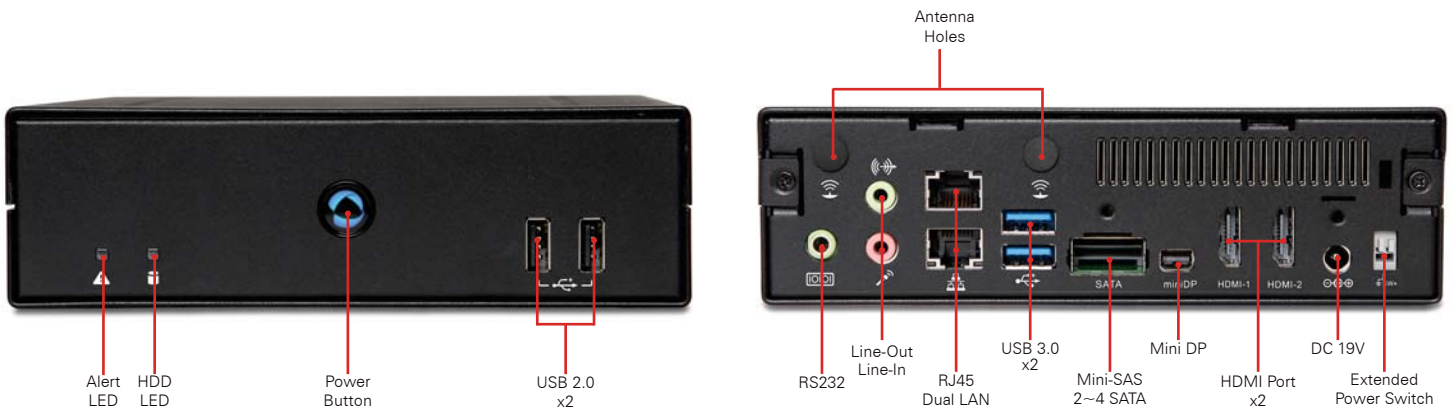

AOPEN

Bright Ideas Connected

Digital Engine®

Redefining high-end possibilities

DE7400

The DE7400 is an innovative x86 based powerhouse with new levels of graphics, speed and possibilities. The small size of the DE7400 combined with the Skylake based interior makes it one of the most powerful and flexible system available to date. It supports Ultra HD 4K2K content playback on the 60Hz display and is suitable for Surveillance Control Room, Luxury Retail Store or any other scenarios.

Features:

- + Intel Skylake with significant power reduction
- + Supports 4K2K 60Hz
- + Dual LAN
- + Supports 2 UHD and 1 static UHD contents playback
- + System back up technology to prevent system crash
- + E-mail alarm will remind user to replace the defective storage device to keep the system healthy

DE7400

Model Name		DE7400
Housing Material		SECC
Chassis Color		Black
Dimension	W x H x D (mm)	166 x 48 x 157 mm
	W x H x D (inch)	6.54 x 1.89 x 6.18 inch
Volume (liters)		1.25 L
CPU	Type	Supports Intel® Skylake-H mobile i3-6100H / i5-6440HQ / i7-6700HQ
Graphic		Intel HD Graphics P530 series (GT2)
LAN		Intel GbE LAN Controller Dual Lan Ports
Memory	Channels	Dual Channel
	Type	DDR4 SO-DIMM 2133 x 2
	Max Memory	32GB
Expansion	M.2	x 1 (2242) x 1 (2230)
	Mini-Card (HL)	x 1
Storage	2.5" SATA	x 1
	External SATA	x 2

Rear IO	RS232	x 1
	Line in	x 1
	Line out	x 1
	RJ45 LAN	x 2
	USB 3.0	x 2
	Mini-SAS	x 1
	Mini DP	x 1
	HDMI Port	x 2
	DC 19V/12V	x 1
	Extended Power Switch	x 1
	Antenna Holes	x 2
Front IO	USB 2.0	x 2
Watchdog Timer		1 sec ~ 255 sec
Environment		
MTBF		50,000hrs
Operating Temperature		0°C ~50°C (32°F ~ 122°F)
Storage Temperature		-30°C~ 60°C (-22°F~ 140°F)
Relative Humidity		90% RH
Operating Vibration		2 Gms,Random,5~500Hz,X,Y,Z 3 Axes,0.5hr/Axis