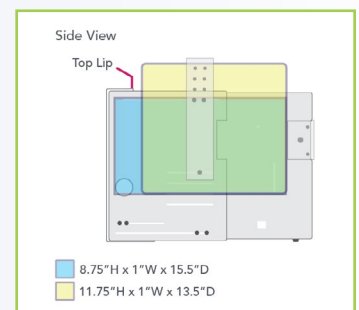

#### SPECIFICATIONS

- 16 Device Bays 1"W
- 14"H x 22.68"W x 14"D | 45 lbs
- Adjusts to: 17.25"H x 22.68"W x 18"D
- (1) 16-Outlet Power Strip
- 1 Keyed Padlock, 2 Keys Incl.