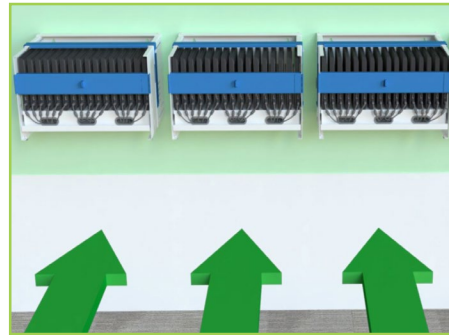

Speedy Deployment

Multiple charging stations can be used for higher quantities of devices. This can also increase the speed of deployment as students may form multiple lines to retrieve their devices.