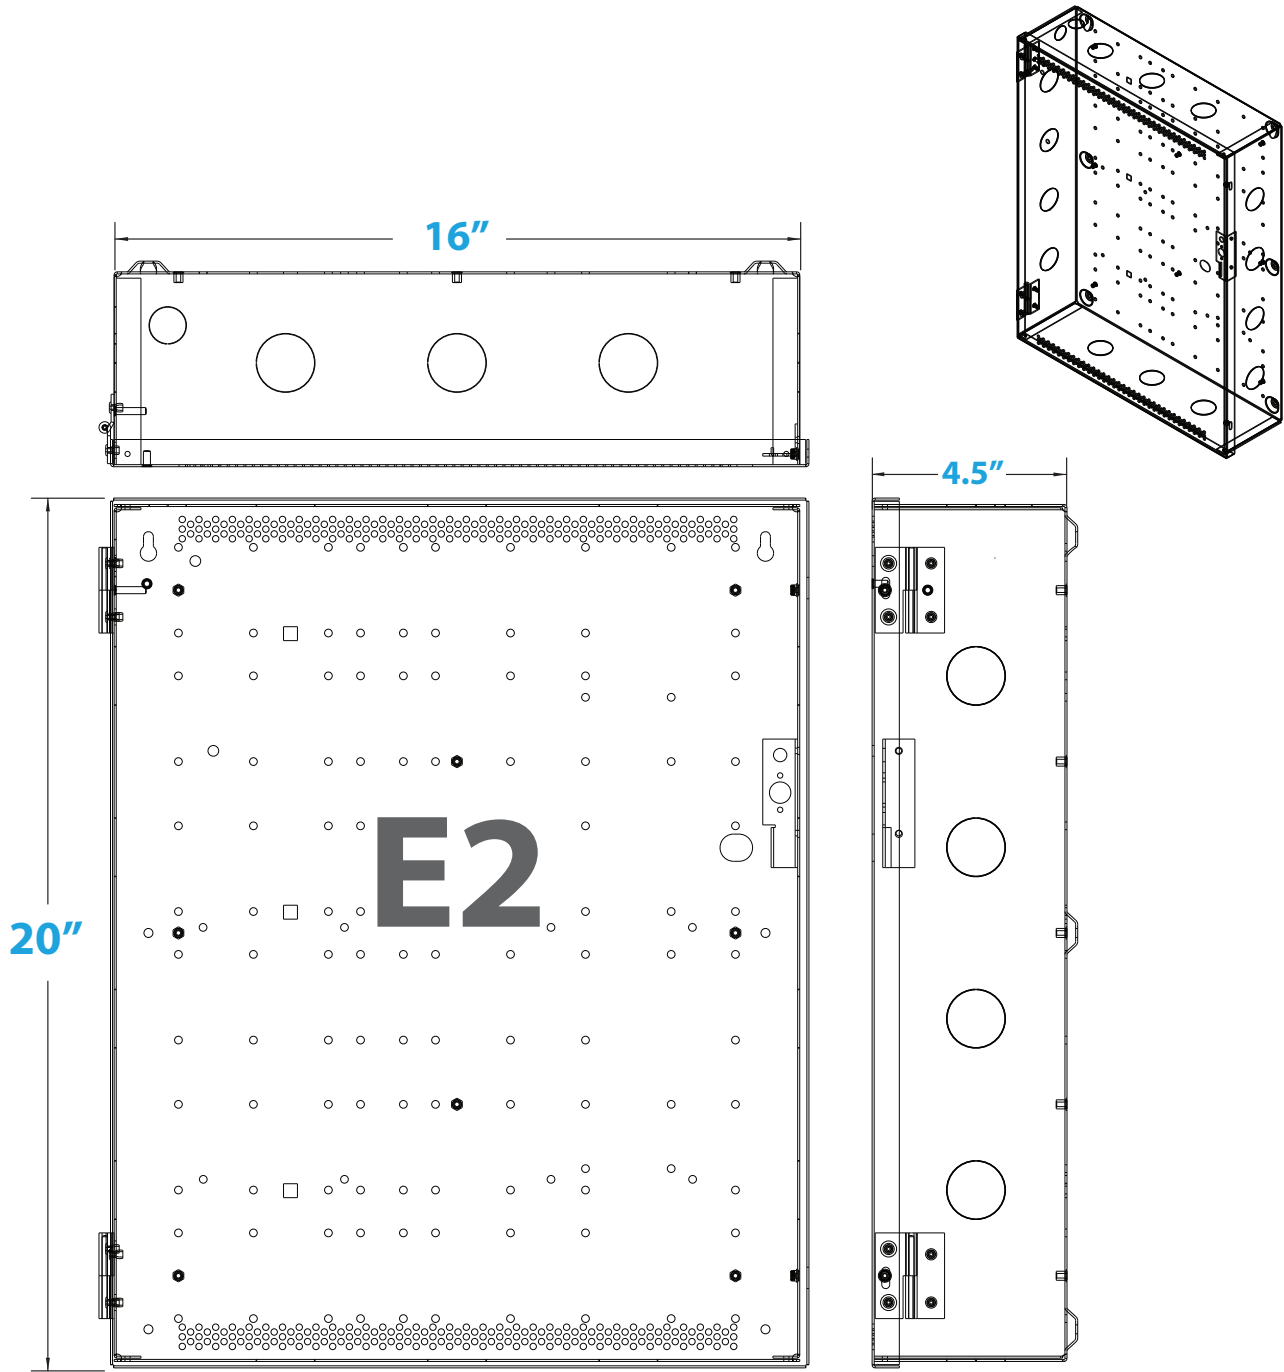

### E2-2BS1 - Two shelves

E4 Enclosure Battery Accomodation

E4-2BS1 - Two shelves

E4-3BS1 - Three shelves

**E2 Enclosure Dimensions (H x W x D)**  
**20.00" x 16.00" x 4.50"** (51 x 41 x 12 cm)

## E4 Enclosure Dimensions (H x W x D) 24.00" x 20.00" x 6.50" (61 x 51 x 16.5 cm)

[lifesafetypower.com](http://lifesafetypower.com)

(888) 577-2898  
info@lifesafetypower.com

Specifications subject to change without notice.