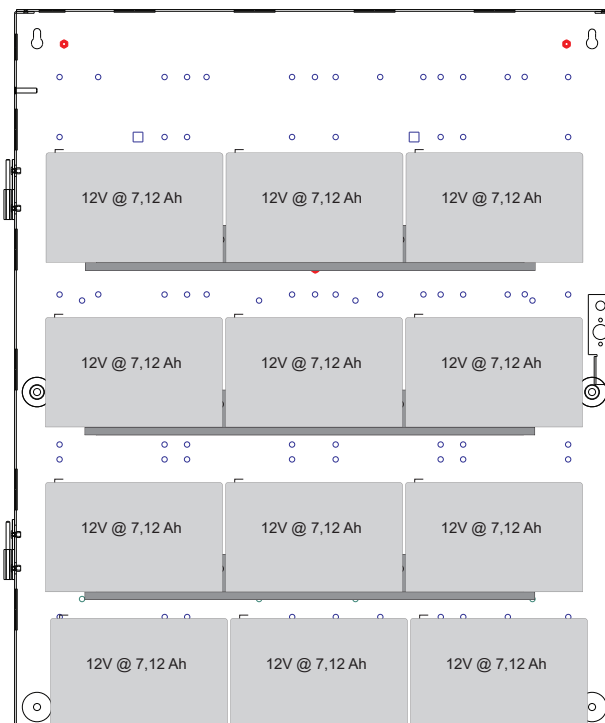

### E2-2BS1 - Two shelves

E4 Enclosure Battery Accomodation

E4-2BS1 - Two shelves

E4-3BS1 - Three shelves

**E2 Enclosure Dimensions (H x W x D)**  
**20.00" x 16.00" x 4.50"** (51 x 41 x 12 cm)

## E4 Enclosure Dimensions (H x W x D) 24.00" x 20.00" x 6.50" (61 x 51 x 16.5 cm)

[lifesafetypower.com](http://lifesafetypower.com)

(888) 577-2898  
info@lifesafetypower.com

Specifications subject to change without notice.