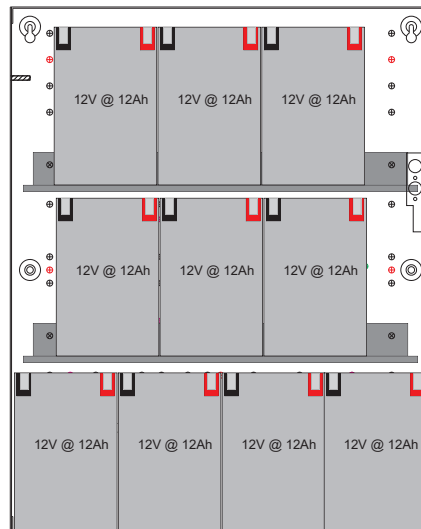

### Features

- Locking enclosures provide consistent look with other LifeSafety Power equipment
- 4" battery shelf accommodate multiple 4, 7, 8, 12, or 18 Ah batteries
- Multiple shelves can be used within an enclosure for additional battery capacity
- Enclosures can be configured for 12V, 24V, or simultaneous 12 & 24V use
- Pre-installed lock set and tamper switch

Model No.	Description
E2-BS1	E2 Enclosure (1) shelf
E2-2BS1	E2 Enclosure (2) shelves
E4-2BS1	E4 Enclosure (2) shelves
E4-2BS1	E4 Enclosure (3) shelves
E4-3BS1	Single Battery Shelf 15 x 4" deep (38 x 10cm)

### E2-2BS1 - Two shelves

E4 Enclosure Battery Accomodation

E4-2BS1 - Two shelves

E4-3BS1 - Three shelves

**E2 Enclosure Dimensions (H x W x D)**  
**20.00" x 16.00" x 4.50"** (51 x 41 x 12 cm)

## E4 Enclosure Dimensions (H x W x D) 24.00" x 20.00" x 6.50" (61 x 51 x 16.5 cm)

[lifesafetypower.com](http://lifesafetypower.com)

(888) 577-2898  
info@lifesafetypower.com

Specifications subject to change without notice.