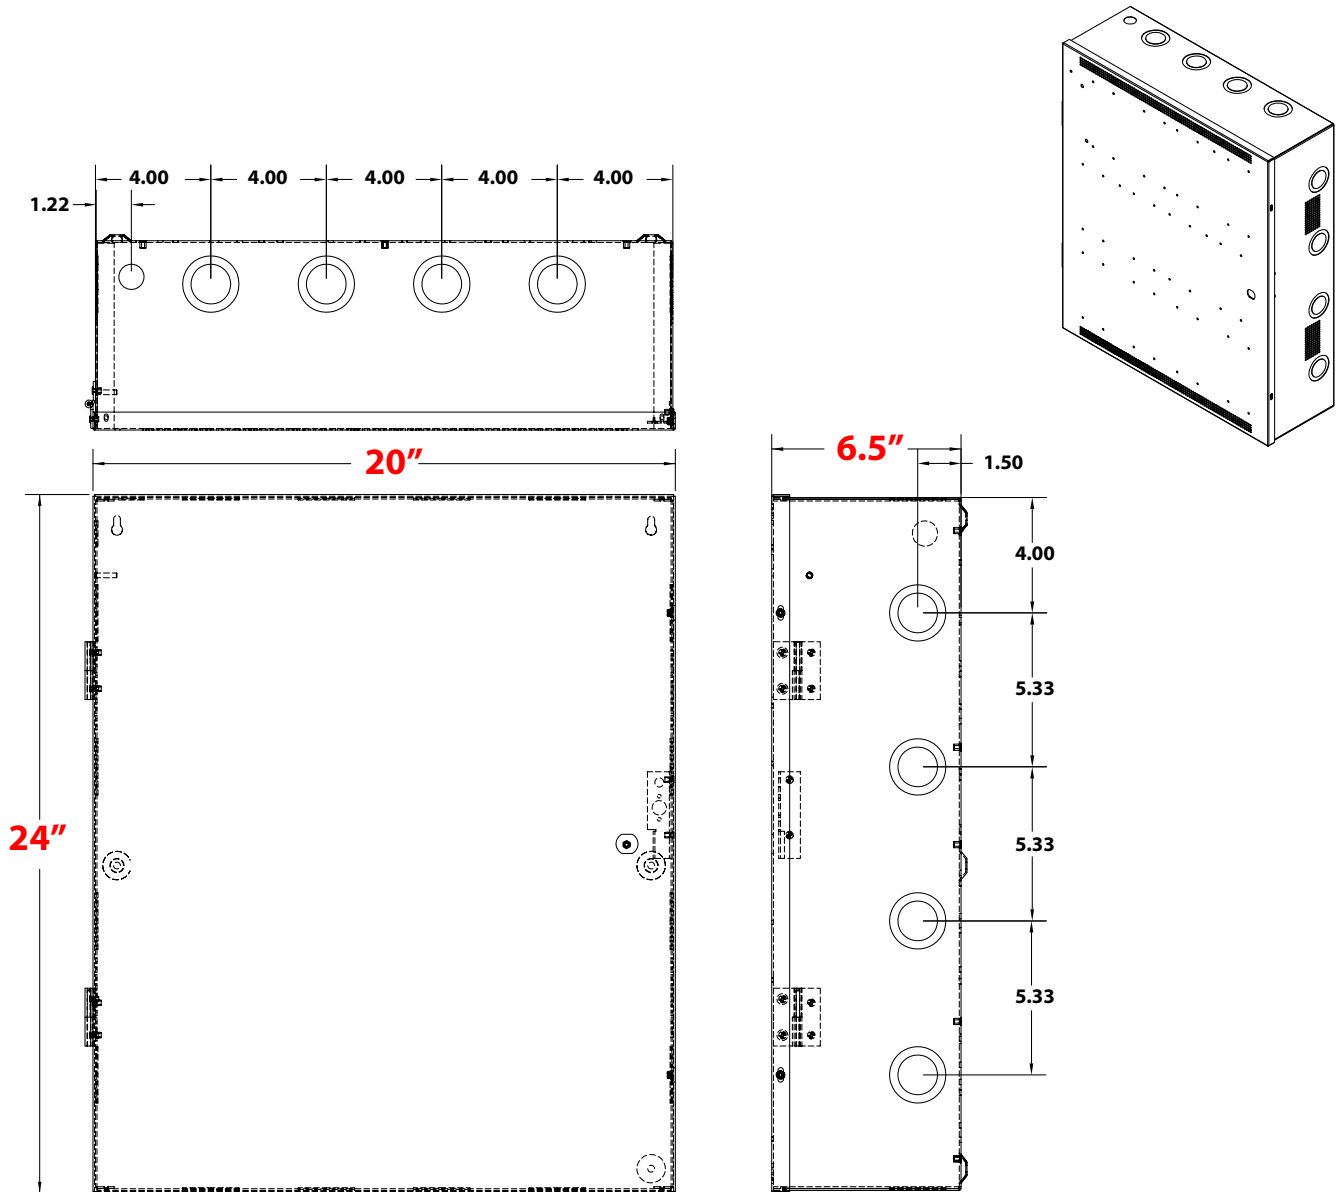

### E2-2BS1 - Two shelves

E4 Enclosure Battery Accomodation

E4-2BS1 - Two shelves

E4-3BS1 - Three shelves

**E2 Enclosure Dimensions (H x W x D)**  
**20.00" x 16.00" x 4.50"** (51 x 41 x 12 cm)

## E4 Enclosure Dimensions (H x W x D) 24.00" x 20.00" x 6.50" (61 x 51 x 16.5 cm)

[lifesafetypower.com](http://lifesafetypower.com)

(888) 577-2898  
info@lifesafetypower.com

Specifications subject to change without notice.