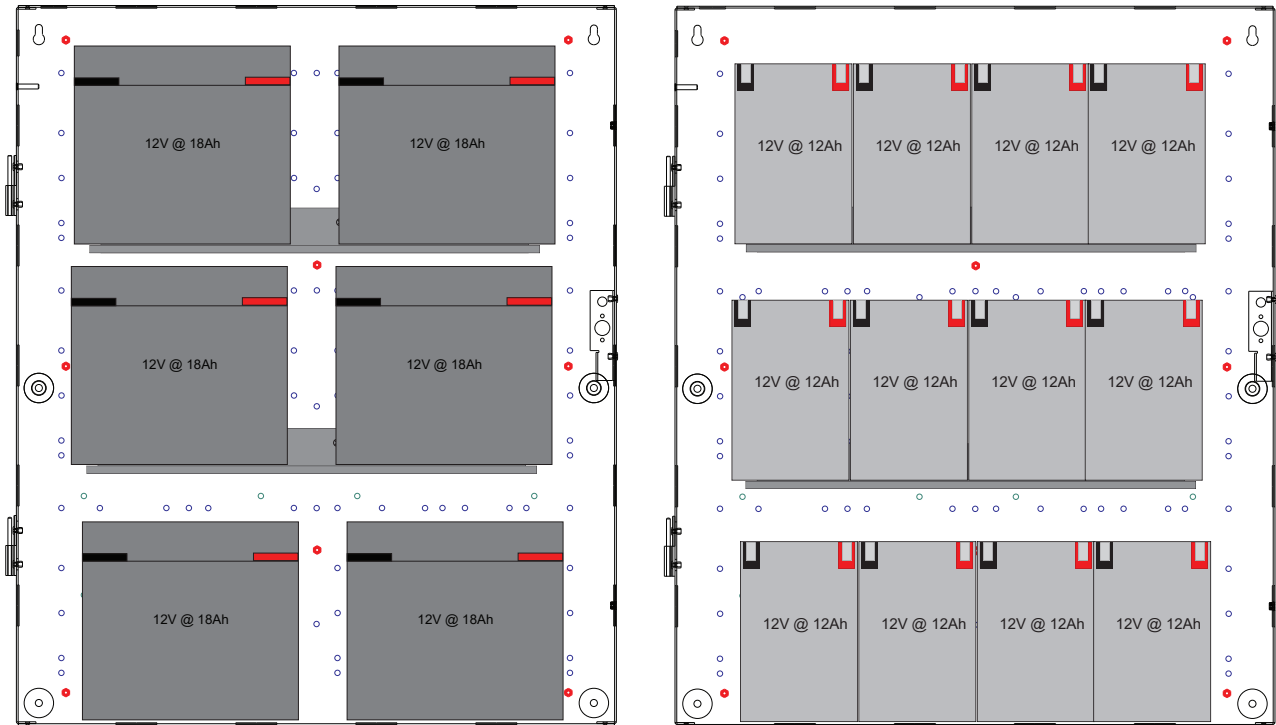

### E2-BS1 - One shelf

### E2-2BS1 - Two shelves

E4 Enclosure Battery Accomodation

E4-2BS1 - Two shelves

E4-3BS1 - Three shelves

**E2 Enclosure Dimensions (H x W x D)**  
**20.00" x 16.00" x 4.50"** (51 x 41 x 12 cm)

## E4 Enclosure Dimensions (H x W x D) 24.00" x 20.00" x 6.50" (61 x 51 x 16.5 cm)

[lifesafetypower.com](http://lifesafetypower.com)

(888) 577-2898  
info@lifesafetypower.com

Specifications subject to change without notice.