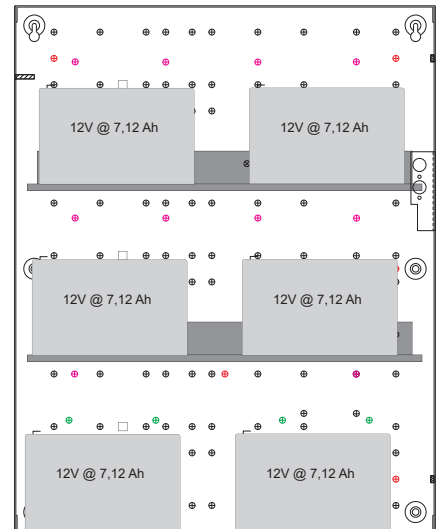

E2-2BS1 - Two shelves