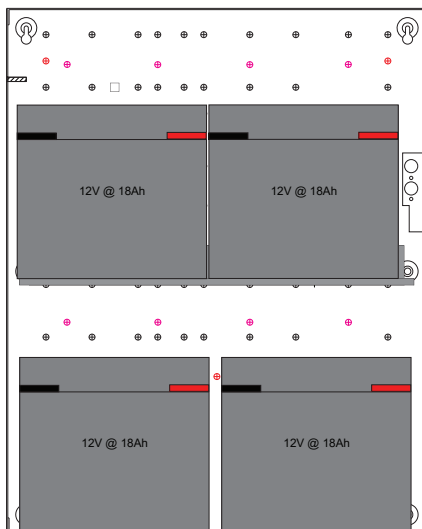

LifeSafety Power battery enclosures come standard with lockset and tamper-switch.

Model No.	Height x Width x Depth	Weight
E2-BS1	20 x 16 x 4.5" (51 x 41 x 12cm)	18 lbs. (8.0 kg)
E2-2BS1	20 x 16 x 4.5" (51 x 41 x 12cm)	18 lbs. (8.0 kg)
E4-2BS1	24 x 20 x 6.5" (61 x 51 x 16.5cm)	30 lbs. (14 kg)
E4-2BS1	24 x 20 x 6.5" (61 x 51 x 16.5cm)	30 lbs. (14kg)
E4-3BS1	24 x 20 x 6.5" (61 x 51 x 16.5cm)	30 lbs. (14 kg)

### Features

- Locking enclosures provide consistent look with other LifeSafety Power equipment
- 4" battery shelf accommodate multiple 4, 7, 8, 12, or 18 Ah batteries
- Multiple shelves can be used within an enclosure for additional battery capacity
- Enclosures can be configured for 12V, 24V, or simultaneous 12 & 24V use
- Pre-installed lock set and tamper switch

### E2-2BS1 - Two shelves

E4 Enclosure Battery Accomodation

E4-2BS1 - Two shelves

E4-3BS1 - Three shelves

**E2 Enclosure Dimensions (H x W x D)**  
**20.00" x 16.00" x 4.50"** (51 x 41 x 12 cm)

## E4 Enclosure Dimensions (H x W x D) 24.00" x 20.00" x 6.50" (61 x 51 x 16.5 cm)

[lifesafetypower.com](http://lifesafetypower.com)

(888) 577-2898  
info@lifesafetypower.com

Specifications subject to change without notice.