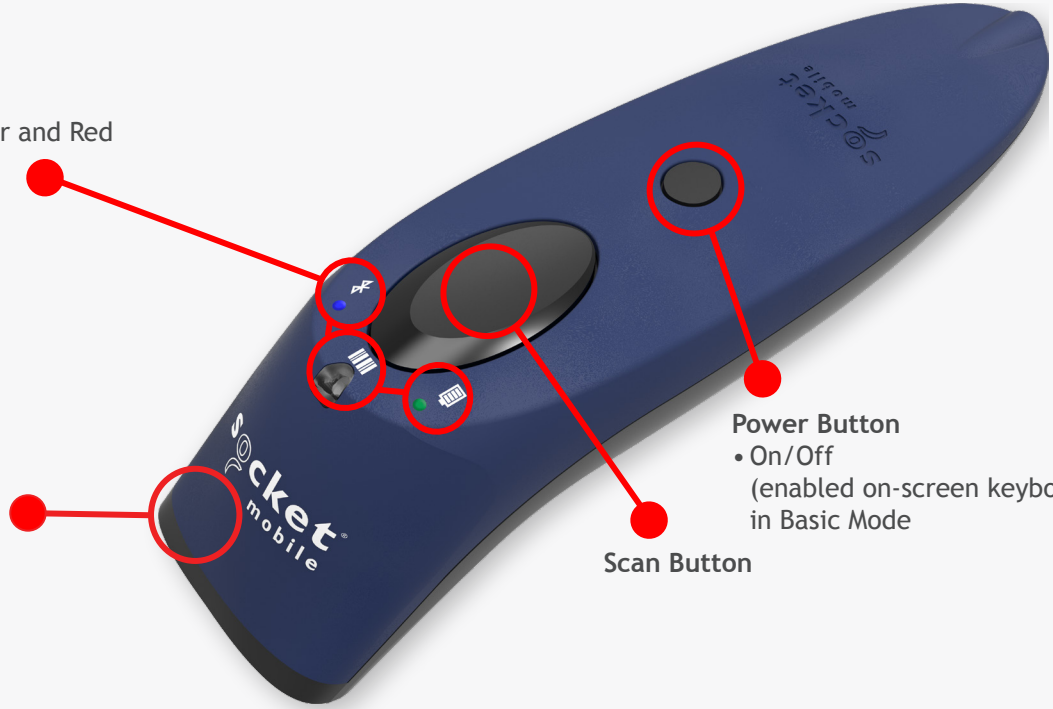

SOCKETSCAN® S740

Ergonomic and Elegant

The SocketScan S740 universal barcode scanner with Bluetooth wireless technology scans either 1D or 2D barcodes on paper or screen. It has a lightweight, ergonomic structure, and a long-lasting battery to withstand entire work days. The lights for battery, Bluetooth and scanning notifications make the scanner more intuitive to use. The S740 is designed to be software compatible with all applications. Updates on operating systems may alter the devices' performance.

For the most reliable and consistent performance, please verify with your application provider that Socket Mobile's latest Capture SDK was implemented in your app.

This scanner is ideal for retail POS, field service, inventory management, asset tracking and more. Use our Companion App for easy set up and configuration.

Intuitive LED Indicators

- Battery LED: Green, Amber and Red
- Bluetooth LED: Blue
- Scan LED: Green and Red

Weight/Mass
• 4.1 oz. (117 g)

- Power Button**
 - On/Off (enabled on-screen keyboard) in Basic Mode
- Scan Button**