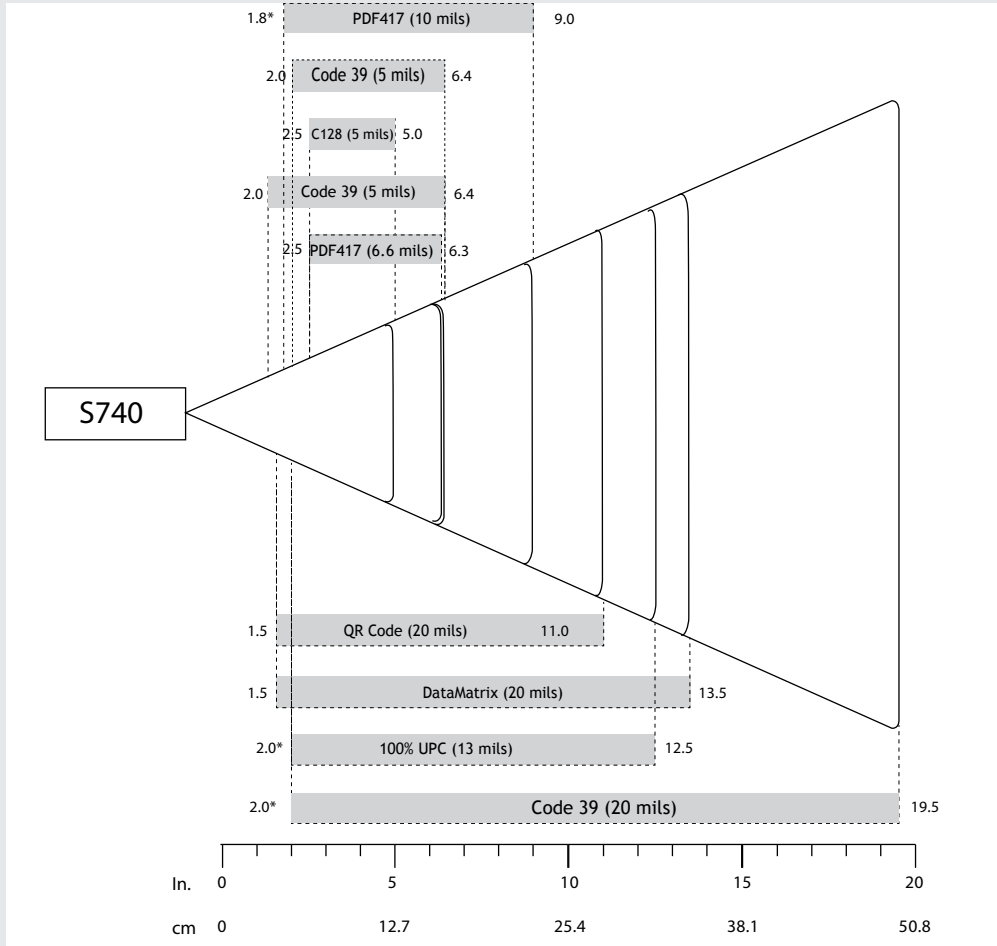

Holster
AC4131-1829

Safe and accessible placement

Lanyard - Black
AC4100-1692

Great for hanging around your neck

Nice one-handed option

Default Barcode Symbologies:	1D Symbologies: Australia Post, Codabar, Code 39, Code 93, Code 128, EAN-13/JAN, EAN-8/JAN, GS1 Databar, GS1 Databar Expanded Stacked, GS1 Databar Limited, GS1-128, Interleaved 2 of 5, ISBT 128, UPC A, UPC EO 2D Symbologies: Aztec, Data Matrix, Maxicode, Micro PDF417, PDF417
Supported Barcode Symbologies:	1D Symbologies: Australia Post, Bookland EAN, Chinese 2 of 5, Codabar, Code 11, Code 39, Code 93, Code 128, Composite CC-A/B, Composite CC-C, Composite TLC, Discrete 2 of 5, EAN-13/JAN, EAN-8/JAN, GS1 Databar, GS1 Databar Expanded Stacked, GS1 Databar Limited, GS1-128, Interleaved 2 of 5, ISBT 128, ISSN EAN, Matrix 2 of 5, MSI, UPC/EAN/JAN, UPC A, UPC EO 2D Symbologies: Aztec, Data Matrix, Maxicode, Micro PDF417, MicroQR, PDF417, QR Code
Scan Angle:	42° (Horizontal) - 28° (Vertical)
Sensor Resolution:	640 horizontal x 400 vertical pixels
Print Contrast:	Down to 25%

Reading Distance:

4.6 to 49.5 cm (1.5 to 19.5 in.) Depends on barcode size, symbology, label media, scan angle

Decode Ranges

	Near	Far
5 mil Code 39	2.0 in/5.1 cm	6.4 in/16.2 cm
5 mil Code 128	2.5 in/6.3 cm	5.0 in/12.7 cm
6.6 milk PDF417	2.5 in/6.3 cm	6.3 in/16.0 cm
10 mil PDF417	1.8 in/4.5 cm*	9.0 in/22.8 cm
13 mil 100% UPC	2.0 in/5.0 cm*	12.5 in/31.7 cm
20 mil Code 29	2.0 in/5.0 cm*	19.5 in/49.5 cm
20 mil Data Matrix	1.5 in/3.8 cm	13.5 in/34.3 cm
20 mil QR Code	1.5 in/3.8 cm	11.0 in/27.9 cm