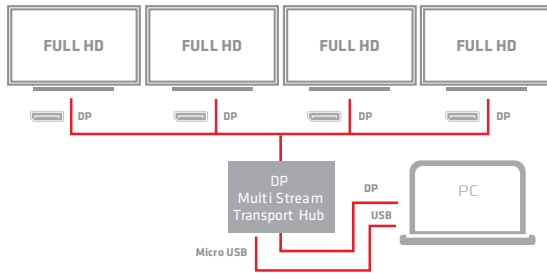

Multi Stream Transport (MST) Hub DisplayPort™ 1.2 Quad Monitor

USB Powered

Use up to
4x Full HD Monitors
from a single DisplayPort™ 1.2 output

Product Name

Multi Stream Transport (MST) Hub DisplayPort™ 1.2 Quad Monitor USB Powered

Product Series

Video Splitters

Itemcode

CSV-6400

EAN code

8719214470890

UPC code

841615101085

Description:

The Club3D senseVision MST Hubs utilize Multi Stream Transport, a unique DisplayPort™ 1.2 feature that creates the ability to transport multiple independent uncompressed display (and audio) streams over a single cable, supporting protected content and high performance applications such as 3D gaming. This enables the use of multiple monitors connected by MST hub configuration. The Club3D MST Hubs is able to distribute those video streams to the connected screens. The Club3D MST Hubs do not increase the bandwidth of DisplayPort™ 1.2 outputs, but it enables the optimal use of it.

The CSV-6400 is Plug & Play and does not require any driver installation.

Note: When using a DisplayPort™ 1.1 video card the MST hub will act as a splitter, automatically mirroring your video source across all displays. Resolution limitations apply, for DisplayPort™ Alternate Mode. The Club3D MST Hubs do not increase the bandwidth of DisplayPort™ 1.2 outputs, but it enables the optimal use of it.

Features:

- Compliant with: DisplayPort™ v1.2a, DisplayPort™ v1.1a, VESA DDM Standard, HDCP V2.0, Display Id, and EDID V1.4
- Supports main link rates of 5.4Gbps (HBR2), 2.7Gbps (HBR) and 1.62Gbps (RBR) from source
- Input pixel data depth 6/8/10/12 bits and supports output pixel format RGB444
- Supports Advanced Wide Eye™ SerDes technology enables high jitter performance
- Supports AMD Eyefinity™
- Compatible with Microsoft® Surface Pro and Intel NUC platforms
- Works with AMD, Nvidia and Intel Graphics solutions

Note: Some Notebooks and Tablets have Integrated Graphics Chips which do not support more than 3 screens in total. Please consult with your device specifications for further information.

Disclaimer:

OS Support:

Microsoft Windows 10/ 8.1

ITEM CODE	MAX SUPPORTED RESOLUTIONS		
	WITH 2 SCREENS	WITH 3 SCREENS	WITH 4 SCREENS
CSV-6400	2 * 2560x1440 60Hz or 2 * 3840x2160 30Hz	3 * 1920x1080 60Hz or 2 * 2560x1440 60Hz + 1 * 1920x1080 60Hz	4 * 1920x1080 60Hz

In the box:

- Multi Stream Transport (MST) Hub DisplayPort™ 1.2 Quad Monitor USB Powered
- Quick install guide

Input:

- DisplayPort™ 1.2 Male
- 1x Micro USB Female for Power

Output:

- 4x DisplayPort™ Female

Other info:

- Hub size: 14 x 65 x 104 mm
- Product Weight: 134 gr.
- Cable Length: 180 mm
- Cable Length USB: 1000 mm
- Plastic Bag: 160x 240 mm.
- Plastic Bag Weight: 8 gr.

sensevision

CONNECT AND DO MORE