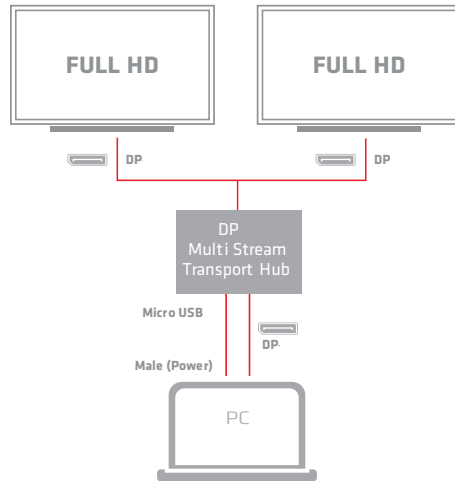

UPC code

841615101092

Description:

The Club3D senseVision MST Hubs utilise Multi Stream Transport, a unique DisplayPort™ 1.2 feature that creates the ability to transport multiple independent uncompressed display (and audio) streams over a single cable, supporting protected content and high performance applications such as 3D gaming. This enables the use of multiple monitors connected by MST hub configuration. The Club3D MST Hubs is able to distribute those video streams to the connected screens. The Club3D MST Hubs do not increase the bandwidth of the DisplayPort™ 1.2 output of the source system, but it enables the optimal use of it. The CSV-6200 is Plug & Play and does not require any driver installation.

Note: When using a DisplayPort™ 1.1 video card the MST hub will act as a splitter, automatically mirroring your video source across all displays.

Features:

- Compliant with: DisplayPort™ v1.2a, DisplayPort™ v1.1a, VESA DDM Standard, HDCP V2.0, Display Id, and EDID V1.4
- Supports main link rates of 5.4 Gbps (HBR2), 2.7Gbps (HBR) and 1.62Gbps (RBR) from source
- Input pixel dat a depth 6/8/10/12 bits and supports output pixel format RGB444
- Supports Advanced Wide Eye™ SerDes technology enables high Jitter performance
- Supports AMD Eyefinity™
- Compatible with Microsoft Surface Pro and Intel NUC platforms
- Works with AMD, Nvidia and Intel Graphics solutions

OS Support:

Microsoft Windows 10/ 8.1

ITEM CODE	MAX SUPPORTED RESOLUTIONS
	WITH 2 SCREENS
CSV-6200	2 * 2560x1440 60Hz
	or 2 * 3840x2160 30Hz

In the box:

- Multi Stream Transport (MST) Hub DisplayPort™ 1.2 Dual Monitor USB Powered
- USB to Micro USB Cable for power
- Quick install guide

Input:

- DisplayPort™ 1.2 Male
- Micro USB Female for Power

Output:

- 2x DisplayPort™ Female

Other info:

- Hub size: 244 x 49 x 11 mm
- Hub Weight: 54 gr.
- Cable Length USB: 1000 mm
- Cable Weight USB: 22 gr.
- Cable Length DP: 200 mm
- Poly Bag: 160x 240 mm.
- Poly Bag Weight: 9 gr

CONNECT AND DO MORE

Disclaimer:
While we endeavor to provide the most accurate, up-to-date information available, the content on this document may be out of date or include omissions, inaccuracies or other errors. Therefore Club 3D does not accept any rights claimed on the content of this document. Please refer to a full overview of our Legacy Terms and Conditions on www.club-3d.com. All other brand names are trademarks or registered trademarks and are the property of their respective owners. All content is subject to change without prior notice.