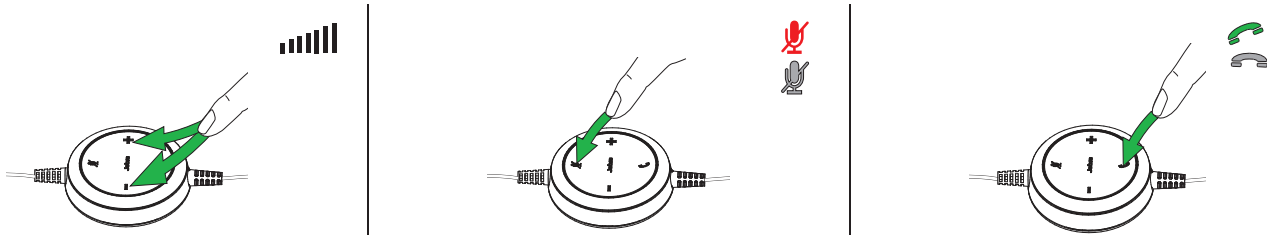

Jabra Evolve 20/20SE – Quick Start Guide

01 How to connect

02 How to wear

03 How to use

Jabra Evolve 20/20SE variants

Variant	Variant name	Description	Detail
	Jabra Evolve 20 UC mono Item: 4993-829-209	Corded mono headset for VoIP softphone	<ul style="list-style-type: none"> Optimized for Unified Communication with USB adapter that enables easy integration with PC. Foam ear cushions.
	Jabra Evolve 20 UC stereo Item: 4999-829-209	Corded stereo headset for VoIP softphone	
	Jabra Evolve 20 MS mono Item: 4993-823-109	Certified for Skype for Business mono headset for VoIP softphone	
	Jabra Evolve 20 MS stereo Item: 4999-823-109	Certified for Skype for Business stereo headset for VoIP softphone	
	Jabra Evolve 20SE UC mono Item: 4993-829-409	Corded mono headset for VoIP softphone	<ul style="list-style-type: none"> Optimized for Unified Communication with USB adapter that enables easy integration with PC. Leatherette ear cushions.
	Jabra Evolve 20SE UC stereo Item: 4999-829-409	Corded stereo headset for VoIP softphone	
	Jabra Evolve 20SE MS mono Item: 4993-823-309	Certified for Skype for Business mono headset for VoIP softphone	
	Jabra Evolve 20SE MS stereo Item: 4999-823-309	Certified for Skype for Business stereo headset for VoIP softphone	