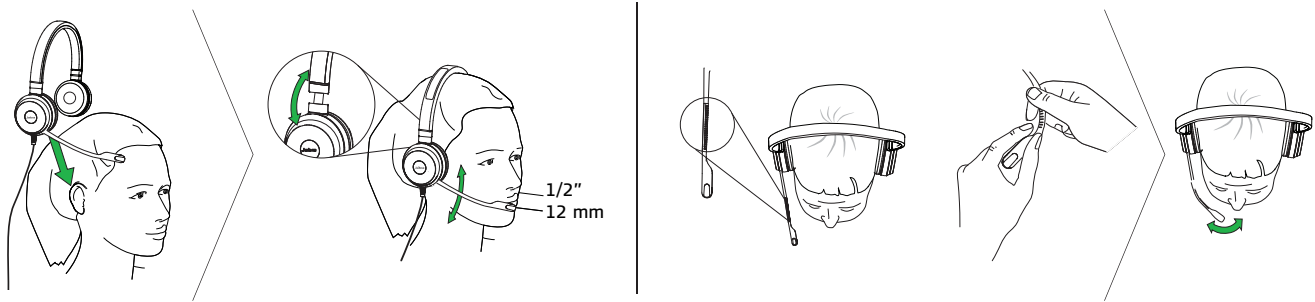

Flexible Plug and Play connectivity

Works straight out of the box. Installation is as easy as simply plugging it in to the USB port on your laptop.

All day comfort (Evolve 20SE)

Built for style and comfort with soft leatherette ear cushions. Adjustable headband lets you find the perfect fit.

Reasons to choose:

Jabra Evolve 20/20SE

- Made for voice calls and music
- Passive noise cancellation
- Easy call management using control unit

Works with:

softphone

Certified:

For compatibility information go to jabra.com

Jabra Evolve 20/20SE – Quick Start Guide

01 How to connect

02 How to wear

03 How to use

Jabra Evolve 20/20SE variants

Variant	Variant name	Description	Detail
	Jabra Evolve 20 UC mono Item: 4993-829-209	Corded mono headset for VoIP softphone	<ul style="list-style-type: none"> Optimized for Unified Communication with USB adapter that enables easy integration with PC. Foam ear cushions.
	Jabra Evolve 20 UC stereo Item: 4999-829-209	Corded stereo headset for VoIP softphone	
	Jabra Evolve 20 MS mono Item: 4993-823-109	Certified for Skype for Business mono headset for VoIP softphone	
	Jabra Evolve 20 MS stereo Item: 4999-823-109	Certified for Skype for Business stereo headset for VoIP softphone	
	Jabra Evolve 20SE UC mono Item: 4993-829-409	Corded mono headset for VoIP softphone	<ul style="list-style-type: none"> Optimized for Unified Communication with USB adapter that enables easy integration with PC. Leatherette ear cushions.
	Jabra Evolve 20SE UC stereo Item: 4999-829-409	Corded stereo headset for VoIP softphone	
	Jabra Evolve 20SE MS mono Item: 4993-823-309	Certified for Skype for Business mono headset for VoIP softphone	
	Jabra Evolve 20SE MS stereo Item: 4999-823-309	Certified for Skype for Business stereo headset for VoIP softphone	