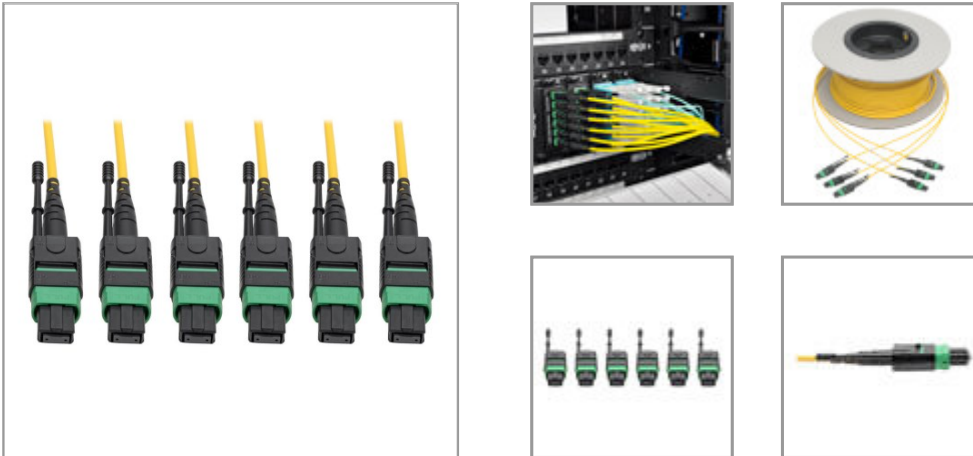

## MTP/MPO (APC) Singlemode Slim Trunk Cable, 24-Strand, 40/100 GbE, 40/100GBASE-PLR4, Plenum, 6mm Dual Jacket, 45 m (147 ft.)

MODEL NUMBER: N392-45M-3X8-AP

### Highlights

- Push/pull tab connectors easily install/remove with one hand
- Factory-terminated 8-fiber MTP/MPO connectors
- Angled APC connectors protect laser against destabilization
- 100% tested for low insertion loss and back reflection
- Yellow color for easy singlemode identification

### Package Includes

- N392-45M-3X8-AP MTP/MPO Singlemode Slim Trunk Cable, Yellow, 45 m

Premium 8.3/125 singlemode fiber optic cabling for transmitting 40/100 Gb data and voice signals. Designed for high-density connections between network equipment in telecom rooms and data centers.

#### Factory-Terminated MTP/MPO APC Connectors with Push/Pull Tabs

- 8-fiber female connectors 12 times denser than SC connectors
- Push/pull tab connectors easy to install and remove with one hand
- Angled connectors prevent light from reflecting back into laser
- 100% tested for low insertion loss and back reflection