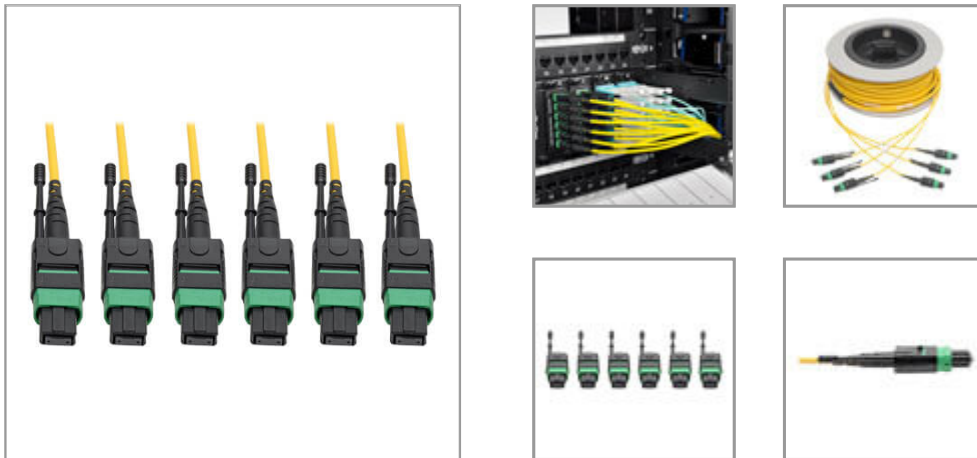

## MTP/MPO (APC) Singlemode Slim Trunk Cable, 24-Strand, 40/100 GbE, 40/100GBASE-PLR4, Plenum, 6mm Dual Jacket, 38 m (124 ft.)

MODEL NUMBER: N392-38M-3X8-AP

### Highlights

- Push/pull tab connectors easily install/remove with one hand
- Factory-terminated 8-fiber MTP/MPO connectors
- Angled APC connectors protect laser against destabilization
- 100% tested for low insertion loss and back reflection
- Yellow color for easy singlemode identification

### Package Includes

- N392-38M-3X8-AP MTP/MPO Singlemode Slim Trunk Cable, Yellow, 38 m

Premium 8.3/125 singlemode fiber optic cabling for transmitting 40/100 Gb data and voice signals. Designed for high-density connections between network equipment in telecom rooms and data centers.

#### Factory-Terminated MTP/MPO APC Connectors with Push/Pull Tabs

- 8-fiber female connectors 12 times denser than SC connectors
- Push/pull tab connectors easy to install and remove with one hand
- Angled connectors prevent light from reflecting back into laser
- 100% tested for low insertion loss and back reflection