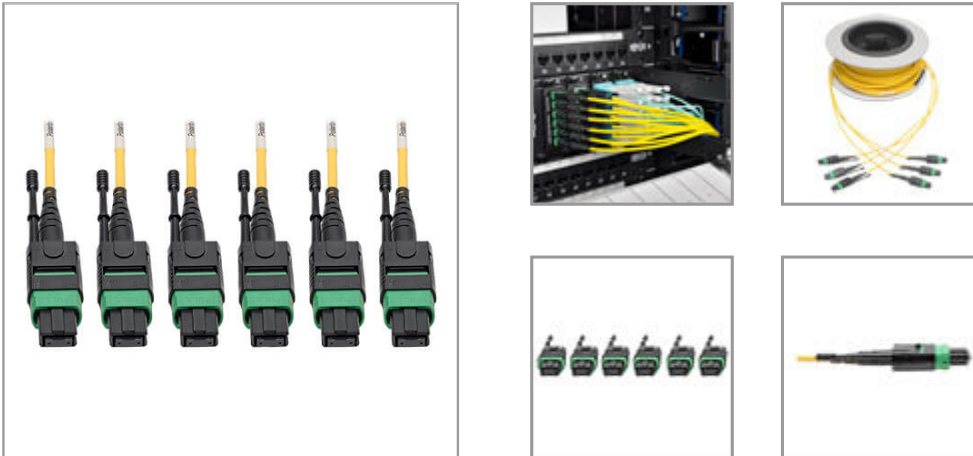

MTP/MPO (APC) Singlemode Slim Trunk Cable, 24-Strand, 40/100 GbE, 40/100GBASE-PLR4, Plenum, 6mm Dual Jacket, 11 m (36 ft.)

MODEL NUMBER: N392-11M-3X8-AP

Highlights

- Push/pull tab connectors easily install/remove with one hand
- Factory-terminated 8-fiber MTP/MPO connectors
- Angled APC connectors protect laser against destabilization
- 100% tested for low insertion loss and back reflection
- Yellow color for easy singlemode identification

Package Includes

- N392-11M-3X8-AP MTP/MPO Singlemode Slim Trunk Cable, Yellow, 11 m

Premium 8.3/125 singlemode fiber optic cabling for transmitting 40/100 Gb data and voice signals. Designed for high-density connections between network equipment in telecom rooms and data centers.

Features

9/125 Rated Singlemode Cable for 40/100 Gb Ethernet Applications

- Designed to extend high-density connections between network equipment in telecom rooms and data centers
- Recommended for patching between data center MDFs and IDFs
- Optimized for QSFP+ 40GBASE-PLR4 and QSFP28 100GBASE-PSM4 networks
- 6 mm dual plenum-rated jacket and bend-insensitive fiber perfect for ceilings, walls and ducts
- Yellow-colored for identification as a singlemode cable

Factory-Terminated MTP/MPO APC Connectors with Push/Pull Tabs

- 8-fiber female connectors 12 times denser than SC connectors
- Push/pull tab connectors easy to install and remove with one hand
- Angled connectors prevent light from reflecting back into laser
- 100% tested for low insertion loss and back reflection