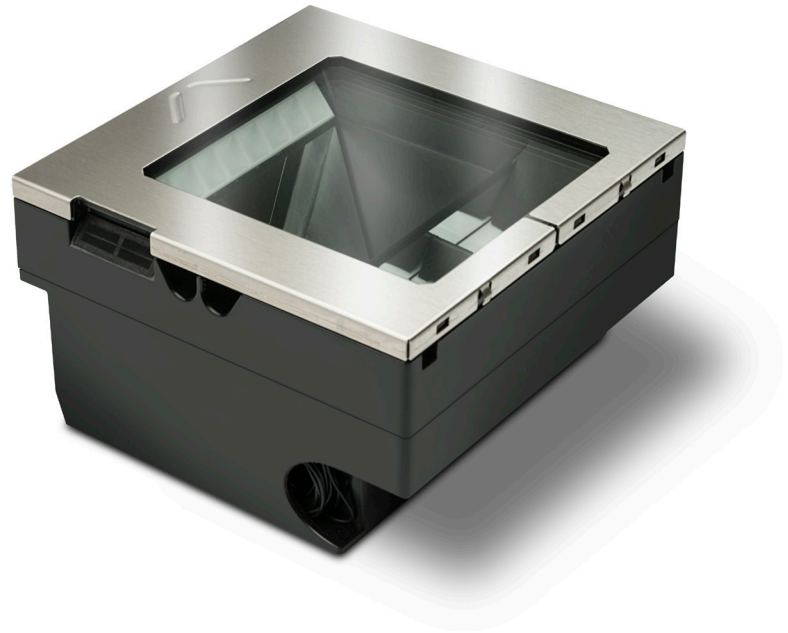

IN-COUNTER HIGH PERFORMANCE BAR CODE READER

The Magellan™ 3500HSi series of scanners continue the Datalogic tradition of high performance imaging for the high-volume point-of-sale. By duplicating the speed and large field-of-view of laser scanners and expanding the capabilities of imaging, the 3500HSi scanners provide outstanding performance on hard-to-read bar codes and seamless reading of a wide variety of bar codes. This Magellan scanner enables both high speed sweep and presentation scanning techniques ensuring maximum productivity and ergonomic ease, even with truncated (shortened), out-of-spec or poorly printed codes.

ENHANCING THE CUSTOMER EXPERIENCE

The optional Magellan Customer Service Scanner (CSS) enables retailers to easily engage their customers in mobile commerce programs, allowing them to scan bar codes from mobile phone screens or paper coupons while the cashier continues to scan regular items in parallel, resulting in a significant reduction in total transaction time.

FEATURES

- Advanced digital imaging provides class-leading performance and reliability
- Seamless 1D, 2D and Digimarc® digital watermark reading
- Smoothly reads all bar codes, whether displayed on cell phones or printed
- Subtle, adaptive illumination for user comfort
- Solid-state electronics for silent operation and superior reliability
- Available Magellan Customer Service Scanner (CSS) with omni-mount for reading cell phones, coupons and loyalty cards
- Software driven - flexible and upgradeable
- Image capture
- Micro SD card slot
- Multiple interfaces in every unit
- Powered USB auxiliary port
- Checkpoint Systems and Tyco Sensormatic EAS compatible
- Diagnostics reporting
- EASEOFCARE Service Plans offer a wide range of service options to protect your investment, ensuring maximum productivity and ROI