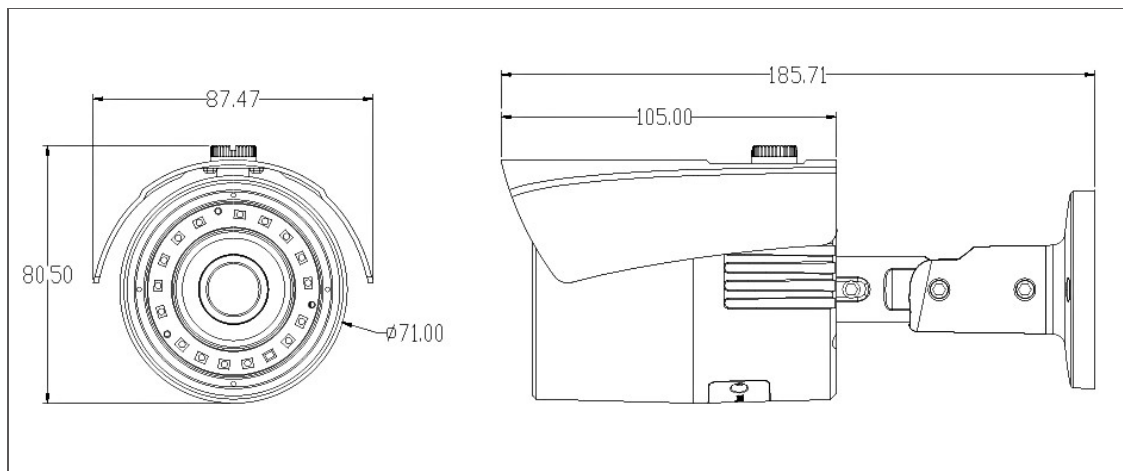

## Features

- 4M CMOS sensor
- Astounding image quality from the 3.6mm lens
- Digital Wide Dynamic Range Function
- Provides True Day/Night functionality with automatic IR filter operation
- Extended IR range up to 30m / 100ft. with 15 LEDs (Depending on scene IR reflectivity)
- Multi-streaming from H.265 / H.264
- Weather proof IP66-rated
- The flexible angle viewing with its 3-Axis rotation design allows wall or ceiling mounting
- Special design, easy installation and operation
- Supports Motion Detection & Email Notification
- Supports live monitoring of video from mobile devices via MobileFocus / MobileFocus plus Apps (iOS & Android)
- Supports Power over Ethernet / 12VDC
- EverFocus Genie XMS CMS
- ONVIF profile S compliant
- Supports Micro SD card

## Dimensions