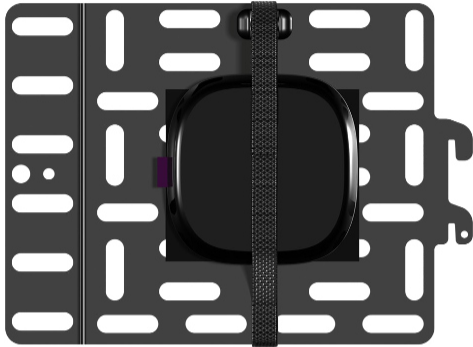

Streaming Device Panel for most small devices up to 3 lbs. **SKU: SASP1-B1**

The SASP1 Streaming Device Panel securely hides small AV streaming devices and TV accessories behind your TV. Designed to hold most small devices up to 3 lbs., it easily attaches to your TV mount or directly to your TV. Mounting hardware and straps are included to ensure a secure installation.

Specifications

Dimensions &

Height	15.57 cm (6.1 in)
--------	-------------------

Measurements

Shipping Dimensions	6.5" x 1.3" x 8.83" (165.1 x 33.1 x 224.3 mm)
---------------------	---

Shipping Weight	0.61 kg (1.4 lbs)
-----------------	-------------------

Width	21.31 cm (8.4 in)
-------	-------------------

Characteristics &

Color	Black
-------	-------

Features

UPC	793795531056
-----	--------------