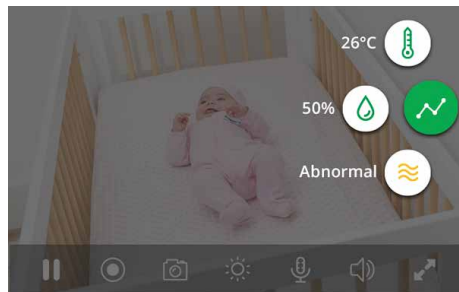

Multi-Colored Night
Light

Free & Secure
Cloud Recording

2-Way Talk

Arlo Baby 1080p HD Monitoring Camera

Never Miss a Moment

High Definition Video

Watch your baby in clear 1080p HD video, day or night, from anywhere.

Night Vision

See your baby's every move, even in the dark.

2-Way Talk

Listen in & talk to your baby, straight from your smartphone.

Music Player

Soothe your baby to sleep each night with built-in lullabies.

Arlo Baby 1080p HD Monitoring Camera

Smart HD Baby Monitoring Camera with Ambient Sensors, Lullabies, and Night Light helps you watch your baby in crystal clear video quality day and night, from anywhere. Two-way audio and built-in lullaby player lets you soothe your baby instantly. Easily check-in during nap time via your mobile device from anywhere.