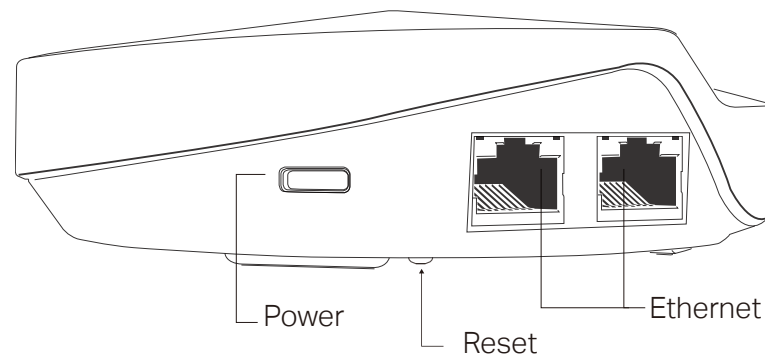

Specifications

Hardware

- Ports: 2 LAN/WAN Gigabit Ethernet Ports, 1 USB Type-C Port
- Buttons: 1 Reset button on the underside
- Antenna Type: 4 internal antennas per Deco unit
- Wireless Onboarding: Bluetooth 4.2
- Flash: 32 MB
- SDRAM: 256 MB
- External Power Supply: 12 V/1.2 A
- Dimensions (Dia x H): 4.7 in. x 1.3 in. (120 mm x 38 mm)