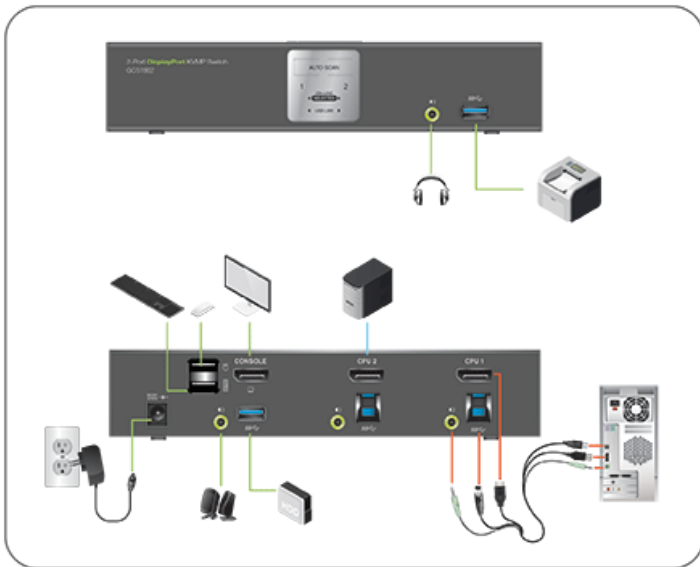

Requirements

Package Contents

1. **Console**
   - DisplayPort compatible monitor
   - **Computer**
   - DisplayPort port
   - USB Type-A port
   - **Wireless Keyboard and Mouse**
   - Windows® 7, Windows® 8, Windows® 8.1, Windows® 10
   - Mac OS X 10.3+*
2. 1 x 2-Port 4K UHD DisplayPort 1.1 KVMP
   - 1 x Wireless Keyboard
   - 1 x Wireless Touch Sensor Mouse
   - 1 x USB RF Receiver
   - 2 x DisplayPort Cables
   - 2 x USB 3.0 Cables
   - 2 x Audio Cables
   - 1 x Power Adapter
   - 1 x Manual

*Some function keys may not work with older Mac OS Systems
**Use with video adapter may change performance

Specifications

Function	GCS1902-KM
Computer Connections	
Direct	2
Port Selection	
Pushbutton & Hotkeys	
Console Connectors	
Monitor	1 x DisplayPort
Keyboard	1 x USB Type A
Mouse	1 x USB Type A
Audio	3.5mm Mini Stereo Jack (Front and Rear)
CPU Connectors	
Monitor	2 x DisplayPort
Keyboard & Mouse	2 x USB 3.0 Type B
Audio	2 x 3.5mm Mini Stereo Jack
Switches	
F/W Upgrade	1 x USB Type B
Port Selection	2 x Pushbuttons
Connectors	
USB	2 x USB 3.0 Type A
LEDs	
Mode	2 x Orange
KVM	2 x Orange
Audio	2 x Orange
USB Peripherals	2 x Green
Emulation	

Dimensions	GCS1902-KM
Master Carton	
Width	9" (22.86cm)
Height	10" (25.4cm)
Depth	22" (55.88cm)
Master Carton Qty.	1
Weight	
Master Carton Wt.	5.88lb (2.77kg)