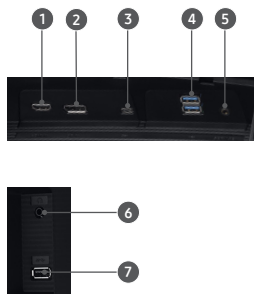

Connectivity

1. HDMI In
2. DisplayPort In
3. USB-C
4. USB Hub, x2
5. Service
6. Headphone
7. USB x1

Learn More

samsung.com/business insights.samsung.com samsung.com/b2bmonitors

Product Support

1-866-SAM4BIZ

Follow Us

[youtube.com/samsungbizusa](https://www.youtube.com/samsungbizusa) [@SamsungBizUSA](https://twitter.com/SamsungBizUSA)

SAMSUNG