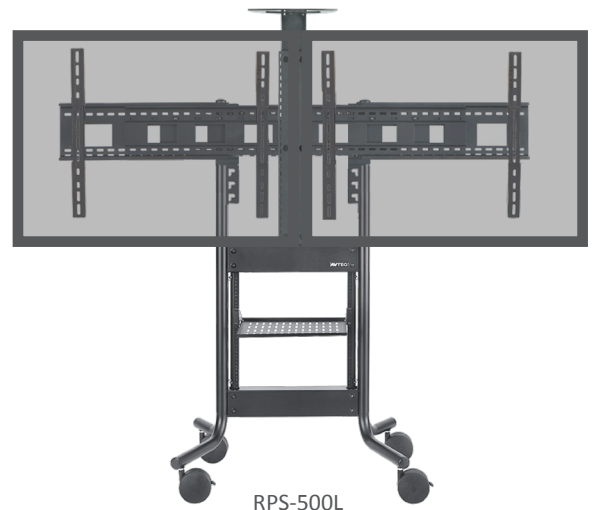

RPS-500L

SPECIFICATIONS

DIMENSIONS	RACK SPACE	LOAD CAPACITY	DISPLAY SIZE	PART NUMBER
61"H x 37"W x 26"D	10RU	250 lbs	Single display up to 70"	RPS-500S
61"H x 48"W x 26"D			Dual displays up to 60"	RPS-500L
61"H x 62"W x 26"D	55" Cisco Spark Board		RPS-500-CSB55	
	70" Cisco Spark Board		RPS-500-CSB70	

Call 800.285.8315 or visit AVTEQ.net

Need a custom solution?
Give us call.