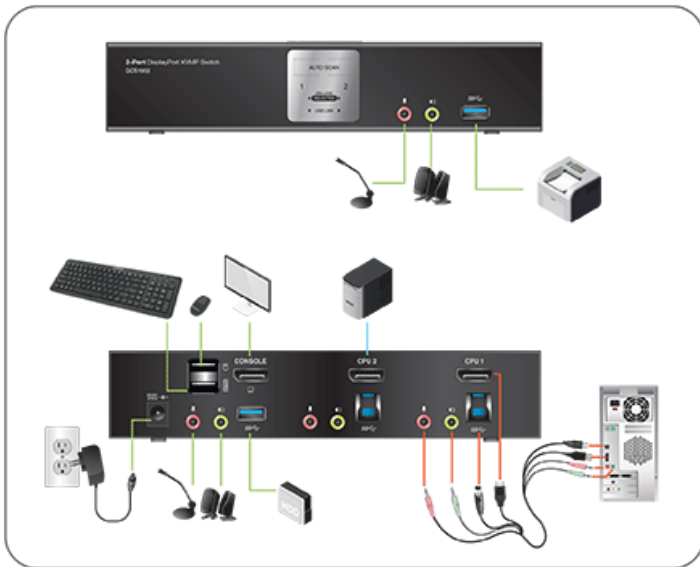

Requirements

Package Contents

1. **Console**
   - DisplayPort compatible monitor
   - 1 x Wireless Keyboard
   - **Computer**
   - DisplayPort port
   - USB Type A port
   - **Wireless Keyboard and Mouse**
   - Windows® 7, Windows® 8, Windows® 8.1, Windows® 10
   - Mac OS X 10.3+*
2. 1 x 2-Port DisplayPort 1.2 KVM
   - 1 x Wireless Keyboard
   - 1 x Wireless Touch Sensor Mouse
   - 1 x USB RF Receiver
   - 2 x DisplayPort Cables
   - 2 x USB 3.0 Cables
   - 4 x Audio Cables
   - 1 x Power Adapter
   - 1 x Manual

*Some function keys may not work with older Mac OS Systems
**Use with video adapter may change performance

Specifications

Function	GCS1932-KM
Computer Connections	
Direct	2
Port Selection	
	Pushbutton & Hotkeys
Console Connectors	
Monitor	1 x DisplayPort
Keyboard	1 x USB Type A
Mouse	1 x USB Type A
Audio	x 3.5mm Mini Stereo Jack (Front and Rear)
Microphone	x 3.5mm Mini Stereo Jack (Front and Rear)
CPU Connectors	
Monitor	2 x DisplayPort
Keyboard & Mouse	2 x USB 3.1 Gen1 Type B
Audio	2 x 3.5mm Mini Stereo Jack
Microphone	2 x 3.5mm Mini Stereo Jack
Switches	
F/W Upgrade	1 x USB Type B
Port Selection	2 x Pushbuttons
Connectors	
USB	2 x USB 3.1 Gen1 Type A
LEDs	
Mode	2 x Orange
KVM	2 x Orange
Audio	2 x Orange

Dimensions	GCS1932-KM
Master Carton	
Width	9" (22.86cm)
Height	10" (25.4cm)
Depth	22" (55.88cm)
Master Carton Qty.	1
Weight	
Master Carton Wt.	5.98lb (13.2kg)