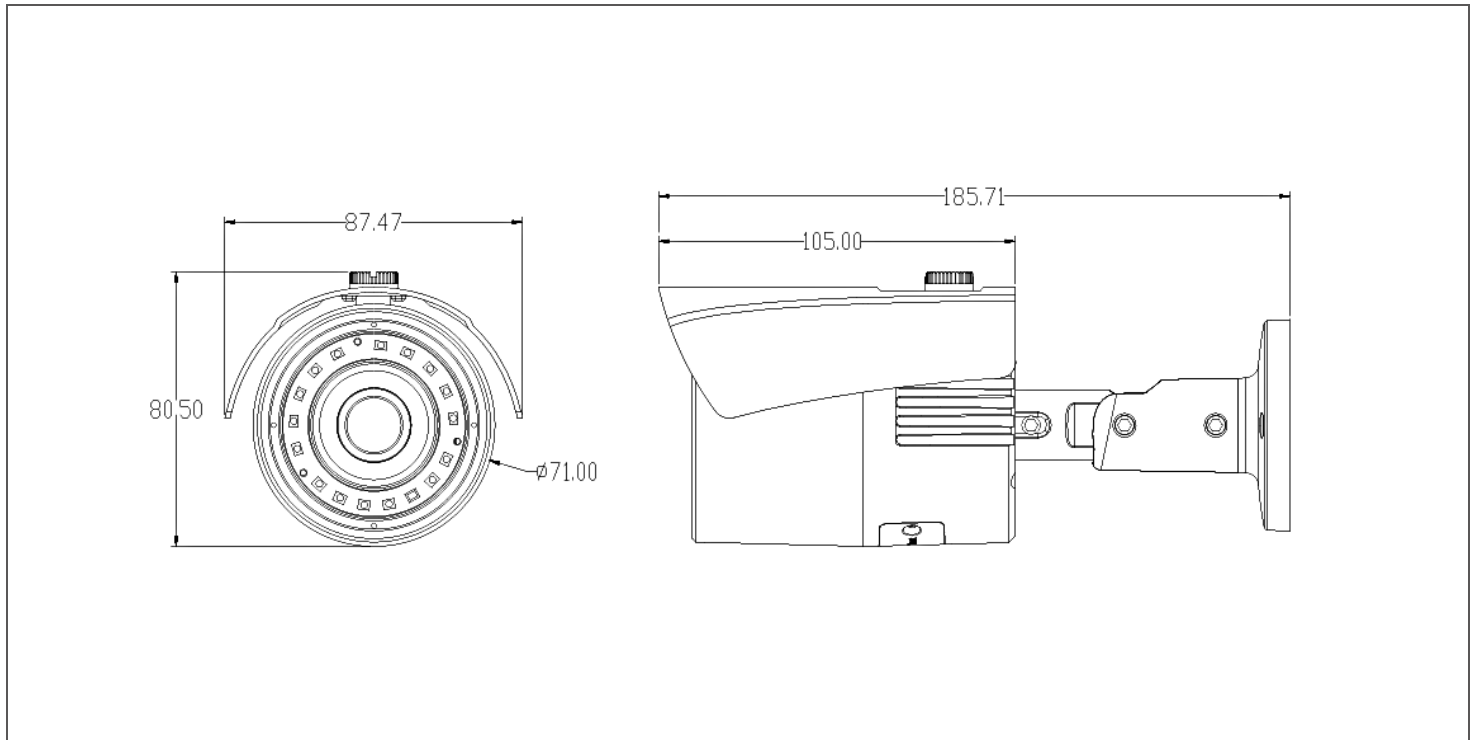

EZN368

3-Megapixel IR & WDR,
Outdoor Bullet Network Camera

ONVIF

Features

- SONY Progressive Scan CMOS sensor
- Astounding image quality from the 3.6mm lens
- True Wide Dynamic Range Function (120dB)
- Provides True Day/Night functionality with automatic IR filter operation
- Extended IR range up to 30m / 100ft. with 15 LEDs (Depending on scene IR reflectivity)
- Multi-streaming from H.265 / H.264
- Weather proof IP66-rated
- The flexible angle viewing with its 3-Axis rotation design allows wall or ceiling mounting
- Special design, easy installation and operation
- Supports Motion Detection & Email Notification
- Supports live monitoring of video from mobile devices via MobileFocus / MobileFocus plus Apps (iOS & Android)
- Supports Power over Ethernet / 12VDC
- Low light
- Two-way audio
- Supports Alarm I/O
- Supports RS-485 (reserved)
- EverFocus Genie XMS CMS
- ONVIF profile S compliant
- Supports Micro SD card

Dimensions

Optional Accessories

Brackets

PBOX-A32-1

Junction Box

Apple White

119.2 x 38mm / 4.7" x 1.5" (D) x (H)

- High-strength Aluminum for better protection against damage.
- Spray painted surface to protect the bracket from corrosion and rust.