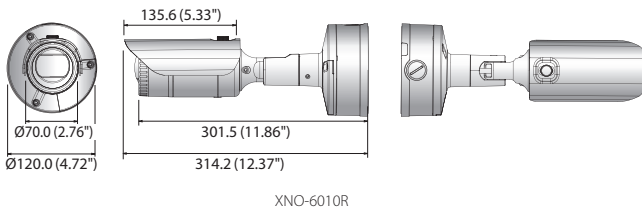

Dimensions

Unit : mm (inch)