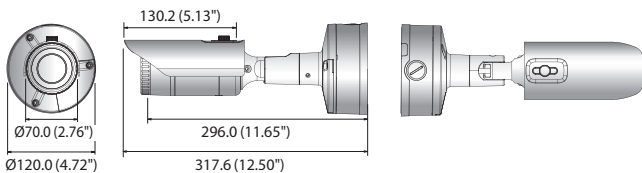

XNO-6010R

XNO-6020R

Accessories (Optional)