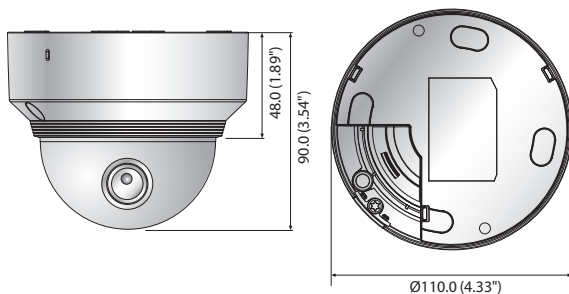

Dimensions

Unit : mm (inch)