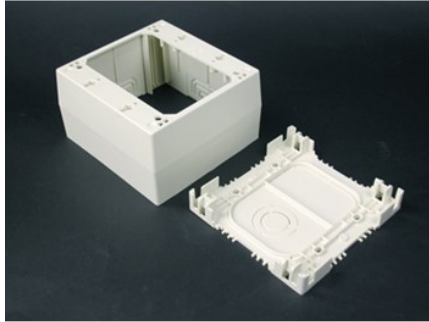

NM2000 EXTRA DEEP DEVICE BOX FITTING

NM2044-2 | [Wiremold](#)

FEATURES & BENEFITS

Mounts power/communications devices when additional depth is required. Has combination twistouts for 2700, 2800, 2900 and NM2000 Series Raceways. 4 3/4" L x 4 7/8" W x 2 3/4" D (121mm L x 124mm W x 70mm D). 2-Gang.

- This product meets the material restrictions of RoHS

SPECIFICATIONS

Video: [Installation Guidelines for Plugmold® in the City of Chicago.](#)

GENERAL INFO

Product Series: NM2000
Component Type: Boxes

LISTING AGENCIES/THIRD PARTY CERTIFICATIONS