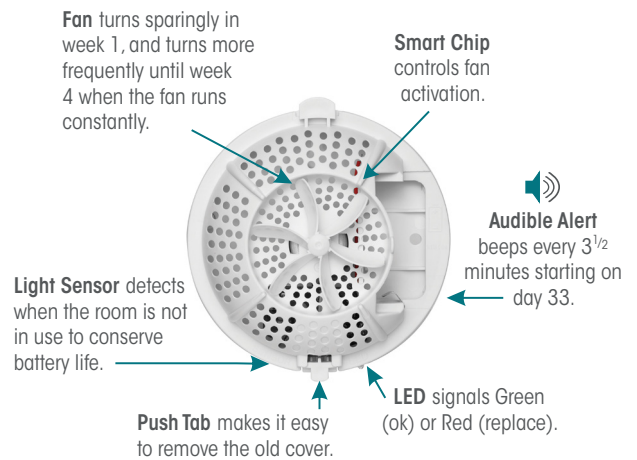

↑ INTENSITY	Fragrance	Color
	Herbal Mint	
	Honeysuckle	
	Kiwi Grapefruit	
	Fabulous	
	Spiced Apple	
	Ocean Mist	
	Cotton Blossom	
	Mango	
	Citrus	
Cucumber Melon		

Packaging

12 covers/inner
6 inners/master

Meets the "Purchase of Sustainable Cleaning Products and Materials" criteria under the LEED point management system.

For best results, choose products with matching fragrances from Fresh