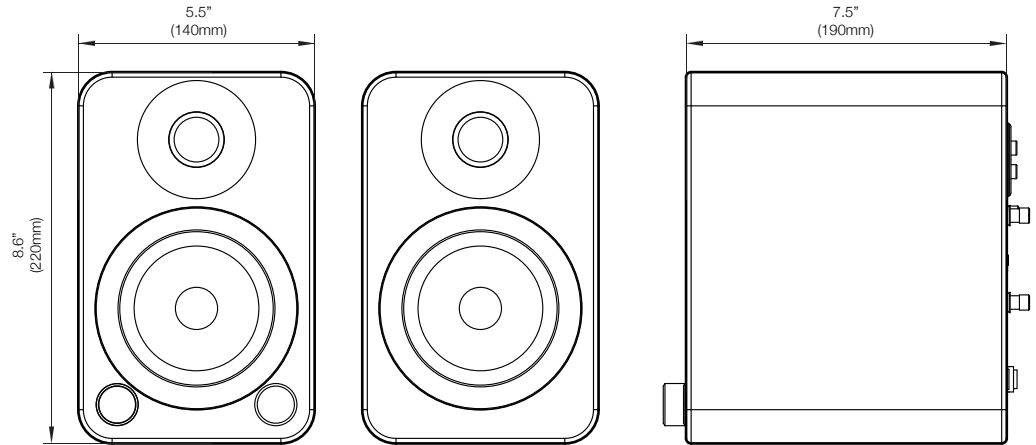

TECHNICAL ILLUSTRATIONS

WHAT'S IN THE BOX?

Qualcomm aptX is a product of Qualcomm Technologies International, Ltd.

Qualcomm is a trademark of Qualcomm Incorporated, registered in the United States and other countries, used with permission. aptX is a trademark of Qualcomm Technologies International, Ltd., registered in the United States and other countries, used with permission.

www.kantoliving.com | sales@kantoliving.com

Supporting your digital lifestyle™

Kanto Living 2390 Canoe Avenue, Coquitlam, BC, V3K 6C2
office: 778.284.6942 | fax: 778.284.6945 | toll free: 888.848.2643