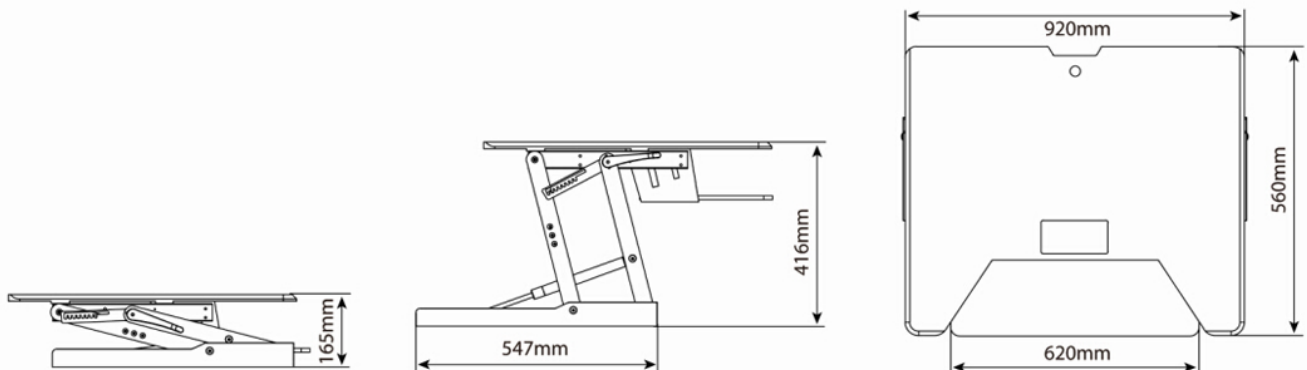

Convenient grommet hole provided for optional monitor arm mounting.

Specifications

Physical Specifications

Material:	• Steel / Plastic/Wood	Carton Size:	• 1200 x 680 x 150mm 47.24" x 26.77" x 5.9"
Dimensions(WxDxH):	• 914.4 x 558.8(609.6) x 414.02mm 36" x 22"(+2 support tabs=24") x 16.3"	Support Weight(Max.):	• 20Kg Load
Keyboard Tray(WxD):	• 609.6 x 228.6mm 24" x 9"	Height Adjustment	• Up to 16.3" above desk with 8 incremental height options
Weight:	• 23.59Kg (52lbs)		

EZriser36

Sit-Stand Riser Desk Workstation with Keyboard Tray - Black Finish

EZriser36

Load 4-15kg
(8.8-33lbs)

Load <2.5kg
(<5.5lbs)

www.amer.com / www.amermounts.com

sales@amer.com
1-800-262-9703

Specifications subject to change without notice. Errors and omissions excepted. All trademarks are properties of their respective owners.