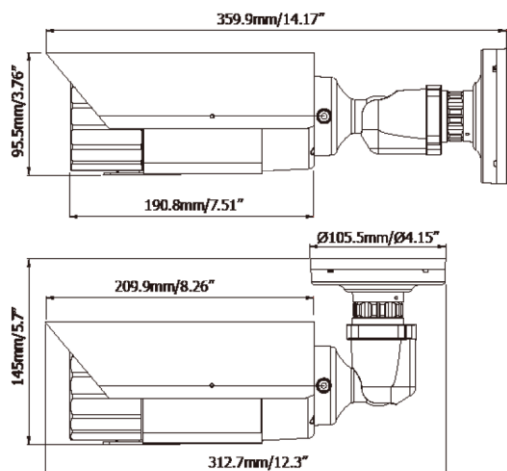

Dimensions

* All product specifications are subject to change without notice

* Models vary in different countries. Please visit EverFocus regional websites for detailed ordering information

EverFocus