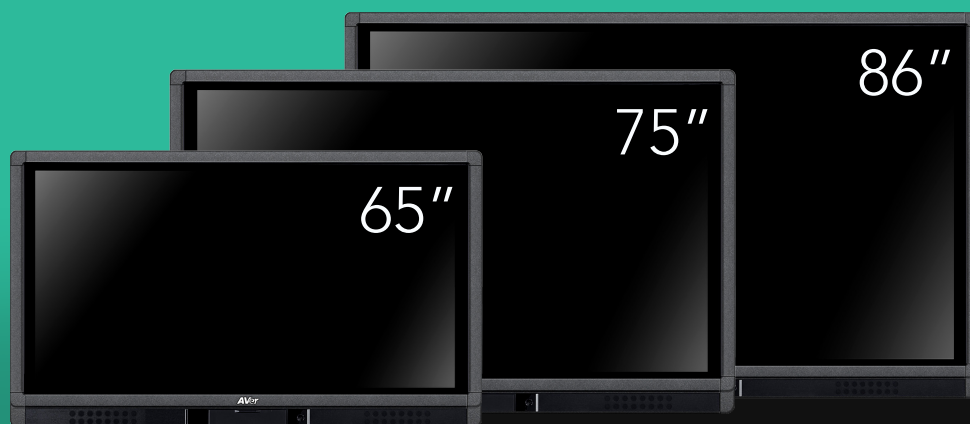

AVer CP Series

The next generation of interactive panels is here.

Finally, technology with seamless **collaboration** and **integration**.

Effortless collaboration and engagement

Our brilliant **MyndShare** software provides all the essential teaching tools needed in a classroom. Student devices are able to interact directly with the panel across all platforms and share content without any app installations!

Wireless classroom experience

Through the MyndShare software, teachers are able to easily create lesson plans integrating different classroom technology. The AVer CP series are the first and only interactive flat panels to provide seamless **AVer document camera integration** wirelessly!

Specifications

Model	AVer CP65	AVer CP75	AVer CP86
SKU	AVIFPCP65	AVIFPCP75	AVIFPCP86

Display Panel

Active Screen Size (inches)	65"	75"	86"
Display Backlight	LED	LED	LED
Display Ratio	Landscape 16:9	Landscape 16:9	Landscape 16:9
Resolution	1920*1080 Pixel	3840*2160 Pixel (4K)	3840*2160 Pixel (4K)
LCD Brightness	370cd/m2	370cd/m2	370cd/m2
Contrast Ratio (typical)	4000:1	4000:1	4000:1
Response Time (typical)	8ms	8ms	8ms
Viewing Angle	178°	178°	178°
Power Consumption	Maximum <220W Standby Mode ≤0.5W	Maximum <350W Standby Mode ≤0.5W	Maximum <450W Standby Mode ≤0.5W
Touch Surface Material	Tempered Glass	Tempered Glass	Tempered Glass
Touch Surface Technology	Anti-Glare Glass	Anti-Glare Glass	Anti-Glare Glass
Transparency	>88%	>88%	>88%
Touch Sensor	Infrared	Infrared	Infrared
Touch Points	10 Points	10 Points	10 Points
Touch Screen Writing Tools	Writing Pen or Finger	Writing Pen or Finger	Writing Pen or Finger
Positioning Accuracy	5mm	5mm	5mm
Communication Interface	USB-B	USB-B	USB-B
Speaker Position	Forward	Forward	Forward
Speaker Max.Power Output	15W x 2	15W x 2	15W x 2