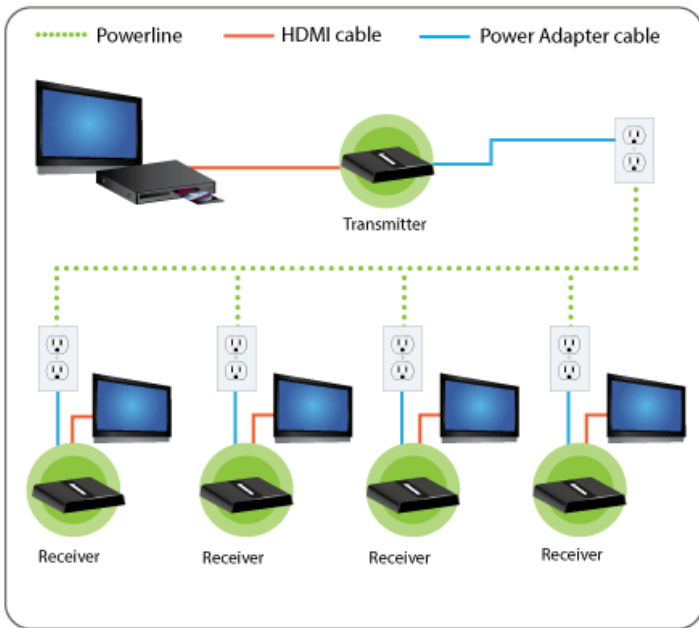

Requirements

- **Displays**
- HDTV, HD Display or HD Projector with HDMI Input
- **Media Source**
- 1 HDMI Output

Package Contents

- 1 x HDMI Over Powerline Pro Transmitter
- 4 x HDMI Over Powerline Pro Receivers
- 4 x IR Extension Cables
- 1 x IR Blast Cable
- 5 x Power Adapters
- 5 x HDMI Cables
- 4 x Quick Start Guides
- 4 x Warranty Cards

Specifications

Function	GPLHDPROK4	Dimensions	GPLHDPROK4
		Weight	
		Unit Wt.	2lb (0.9kg)