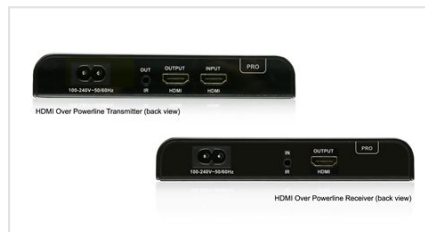

Flexible and Expandable Installation

Connect up to 4 total receivers to each HDMI Over Powerline PRO Kit and distribute HD video to multiple displays. The Powerline transmitter also includes an HDMI local display output for connecting a local display and for monitoring that digital signals are transmitted to all locations. The kit is plug-and-play, so setup is as simple as connecting your source device and display(s) and powering on the Powerline transmitter and receiver.

- Transmits High Definition Video and Audio up to 984ft (300m) over your home and SOHO's existing power outlets
- Supports High Definition Video resolutions of up to 1080p @ 60fps
- Local HDMI Out on Transmitter
- Transmitter can send HDMI signal to 4 receivers simultaneously
- Supports IR Remote signal transmission to control source device
- Plug-and-Play Solution
- HDMI 1.3 and HDCP Compliant