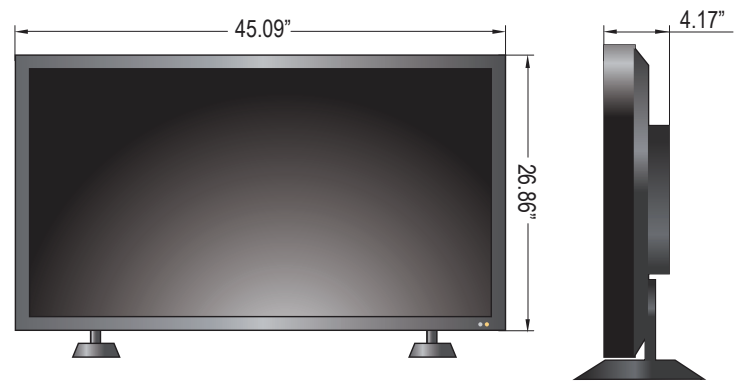

DIMENSIONS