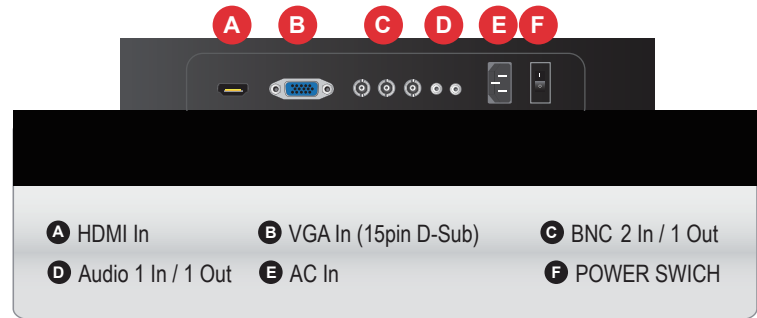

49RCE

SPECIFICATIONS

49RCE	
Display	
Screen Size	49 Inch
Max. Resolution	1920 x 1080 @ 60Hz
Pixel Pitch	0.5593 x 0.5593mm
Brightness	300cd/m²
Contrast Ratio	1200 : 1
Aspect Ratio	16 : 9
Viewing Angle (H/V)	178° / 178°
Display Color	16.7 Million
Response Time	< 9ms
Video System	NTSC / PAL
Interface	
Video In (BNC Type)	2 In
Video Out (BNC Type)	1 Out
HDMI In	1 In
VGA In (15Pin D-Sub)	1 In
Audio In (RCA Type)	1 In / 1 Out
Transmitter	
Remote Control	Yes
Audio	
Built-in Speakers	Yes (3W x 2)
Features	
Multi Language	English
General	
Outline Dimension (W x H x D)	45.09" x 26.86" x 4.17" (w/o stand)
Net Weight	61.6 lbs
Material Type	Metal
Material Color	Black
Desk Top Stand	Yes (Foot Stand)
Environment	
Consumption: < On	< 80W
Standby Mode	< 1W
Electrical Rating	AC100~240V (50/60Hz)
Operating Temperature	0° ~ 40° C / 32° ~ 104° F
Storage Temperature	-20° ~ 60° C / -4° ~ 140° F
Mounts	
VESA™ Mount Size	200 x 200mm, 600 x 200mm
Wall	WB-4663
Ceiling	CMH-01

INPUT INTERFACE