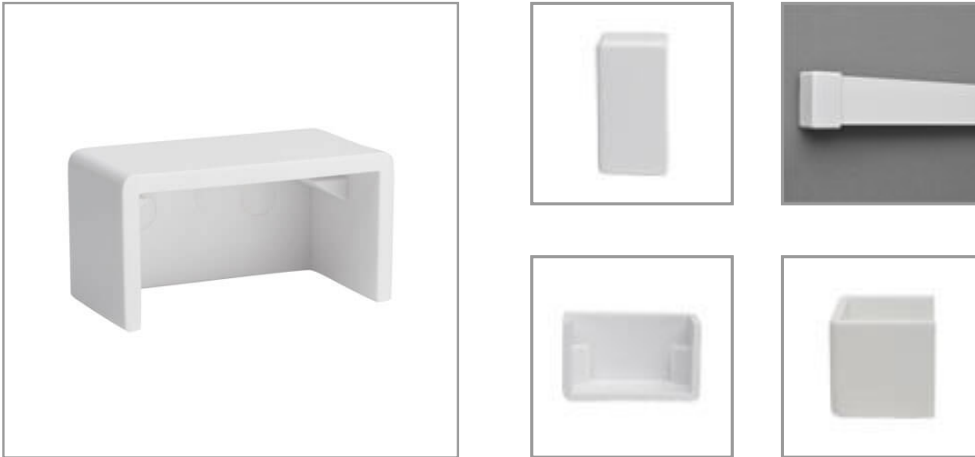

## Raceway End Cap, 20 Pack, White, TAA

MODEL NUMBER: **N080-C25-EC-WH**

### Highlights

- Attaches to end of Tripp Lite N080-D25-2M-WH
- Constructed from durable ABS plastic

### Description

The N080-C25-EC-WH Raceway End Cap attaches to the end of a raceway wiring duct. Made from durable ABS plastic. Compatible with Tripp Lite N080-D25-2M-WH.

#### White Raceway End Cap

- Attaches to end of Tripp Lite N080-D25-2M-WH
- Constructed from durable ABS plastic