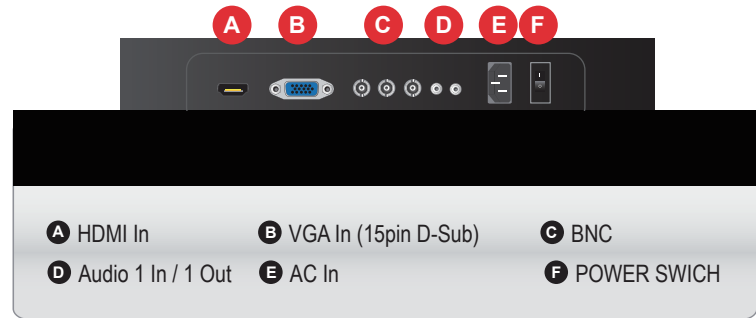

SPECIFICATIONS

55RCE	
Display	
Screen Size	55 Inch
Max. Resolution	1920 x 1080 @ 60Hz
Pixel Pitch	0.630 x 0.630mm
Brightness	300cd/m²
Contrast Ratio	5000 : 1
Aspect Ratio	16 : 9
Viewing Angle (H/V)	178° / 178°
Display Color	16.7 Million
Response Time	< 6.5ms
Video System	NTSC / PAL
Interface	
Video In (BNC Type)	2 In
Video Out (BNC Type)	1 Out
HDMI In	1 In
VGA In (15Pin D-Sub)	1 In
Audio In (RCA Type)	1 In / 1 Out
Transmitter	
Remote Control	Yes
Audio	
Built-in Speakers	Yes (3W x 2)
Features	
Multi Language	English
General	
Outline Dimension (W x H x D)	50.19" x 29.52" x 3.98" (w/o stand)
Net Weight	80.63 lbs
Material Type	Metal
Material Color	Black
Desk Top Stand	Yes (Foot Stand)
Environment	
Consumption: < On	< 150W
Standby Mode	< 1W
Electrical Rating	AC100~240V (50/60Hz)
Operating Temperature	0° ~ 40° C / 32° ~ 104° F
Storage Temperature	-20° ~ 60° C / -4° ~ 140° F
Mounts	
VESA™ Mount Size	200 x 200mm, 700 x 200mm
Wall	WB-4663
Ceiling	CMH-01

INPUT INTERFACE