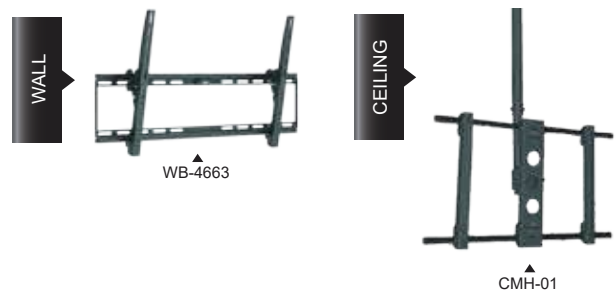

OPTIONAL MOUNTS