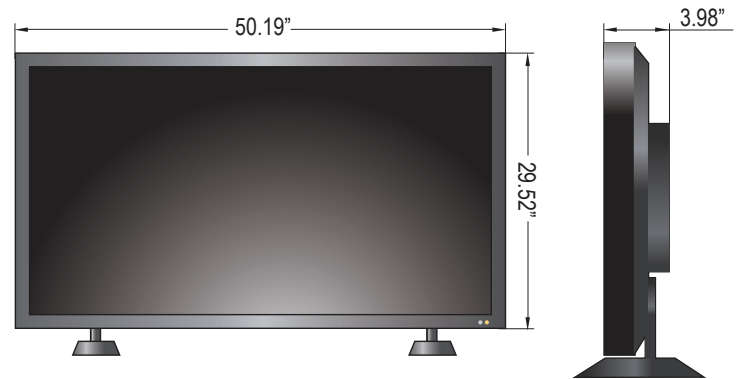

DIMENSIONS