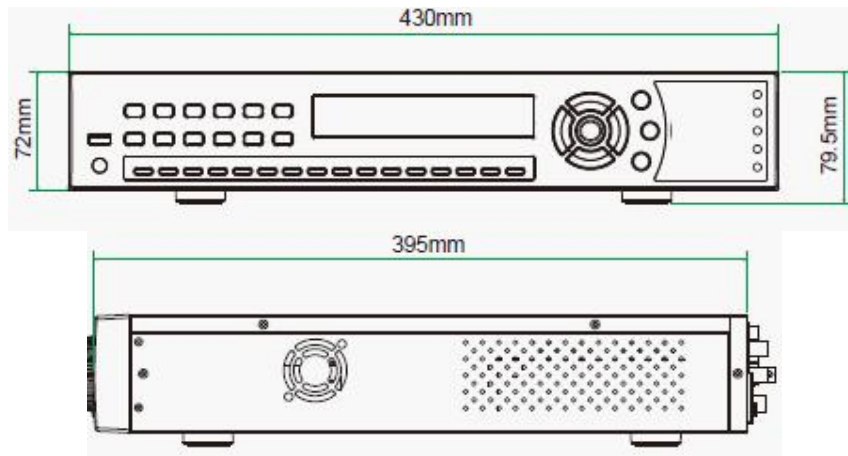

## ELUX16x2

16CH, H.264, 1080p Full HD  
Hybrid (AHD + TVI) DVR

eZ.HD

## Features

- Megapixel resolution over standard coaxial / UTP (Unshielded Twisted Pair) cable
- eZ upgrade to full HD resolution
- Supports Analog, AHD, and TVI cameras (CVI and HD-SDI cameras are not supported)
- Supports 1080p, 720p, 960H or D1 simultaneous video inputs
- H.264 compression format for enhancing recording capacity and improving network image transmission speed
- eZ Controller function: Control camera OSD settings and PTZ operation directly from DVR end
- Multiple Monitors: Separately configure main and call monitor outputs
- High bandwidth full HD recording with reduced bandwidth stream for mobile or multiplexed viewing applications
- Supports live monitoring and playback of video from mobile devices via MobileFocus (Plus) / MobileFocusHD (Plus) Apps.
- Multiple Control Inputs: mouse / front panel / IR remote controller
- Remote configuration supports from built-in web interface
- Ethernet interface for remote network viewing and control
- eZ Hopper function: Only one mouse to control up to 16 connected EverFocus DVRs / NVRs
- Supports radio-controlled clock for time synchronization
- Integration with XLite and Genie XMS CMS
- Multi-language support

## Dimensions