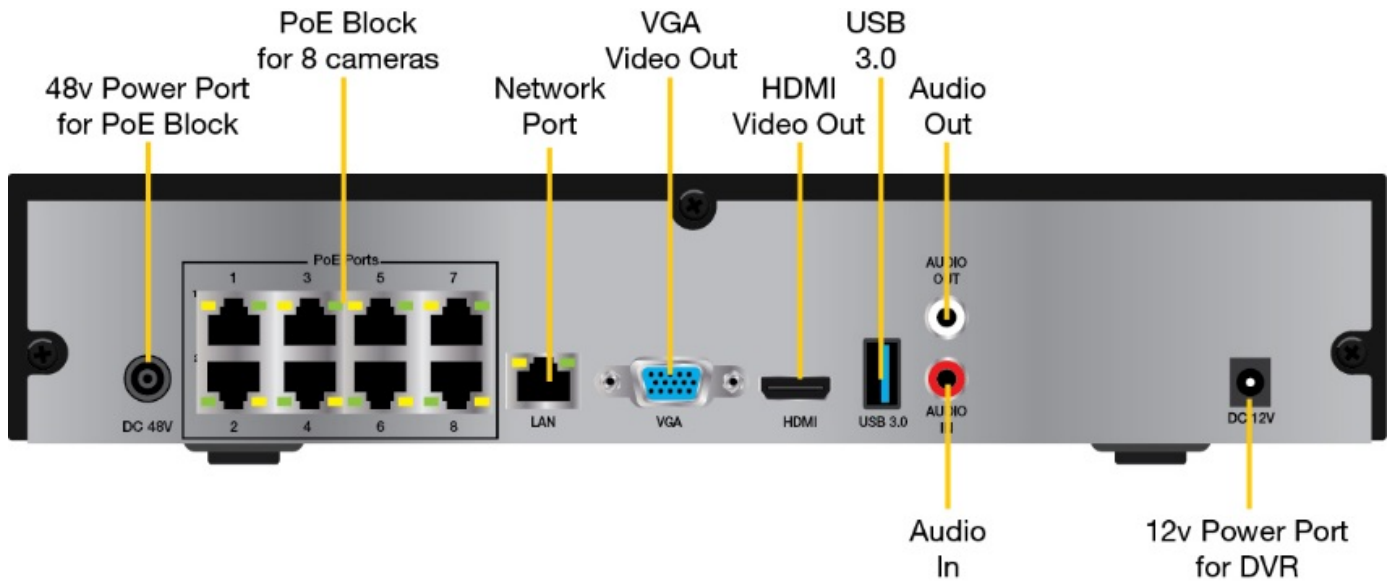

(QT8516 cont'd...)

HARD DRIVES

Maximum Size	4TB
Number Supported	1

PTZ

PTZ Support	Supported through CAT5e cable
Supported Protocols	Provided from camera

POWER

Power Supply	12V 2A (DVR) 48V (POE)
Power Consumption	12w (w/o HD)

PHYSICAL

Weight	3.3 lbs
Dimensions	11.75"W X 10.75"D X 2"H
Operating Temperature	14° - 130°F