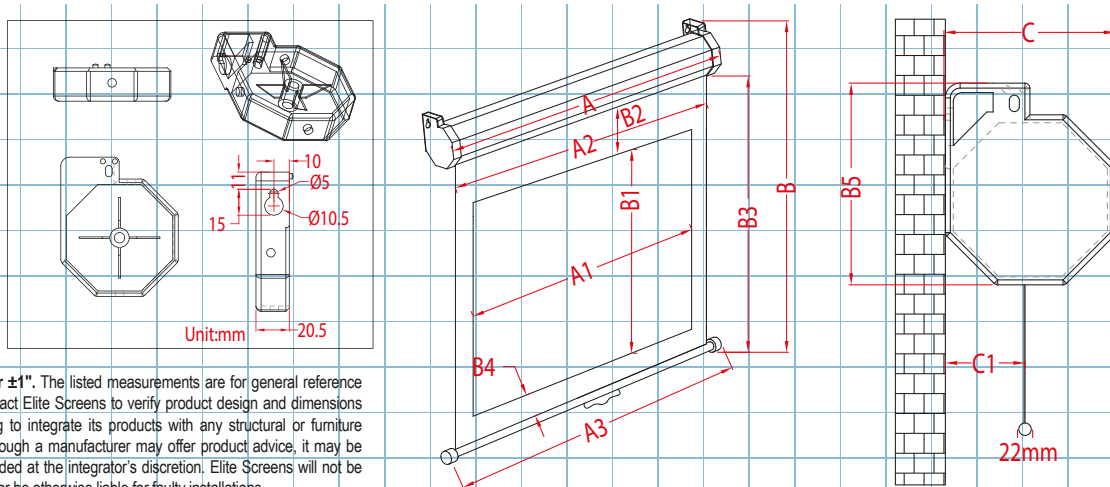

Unit: mm

Note: Data Error ±1". The listed measurements are for general reference only. Please contact Elite Screens to verify product design and dimensions before attempting to integrate its products with any structural or furniture modification. Although a manufacturer may offer product advice, it may be taken or disregarded at the integrator's discretion. Elite Screens will not be held responsible or be otherwise liable for faulty installations.