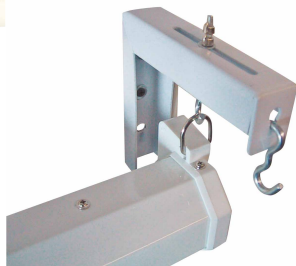

## Certified

- GREENGUARD® and GREENGUARD® Gold Certified UL | 2818

Black-Backed Screen Material

Lanyard included

Optional 6" or 12" Brackets provide more flexibility with an installation.

Available in Black and White Casing Colors.