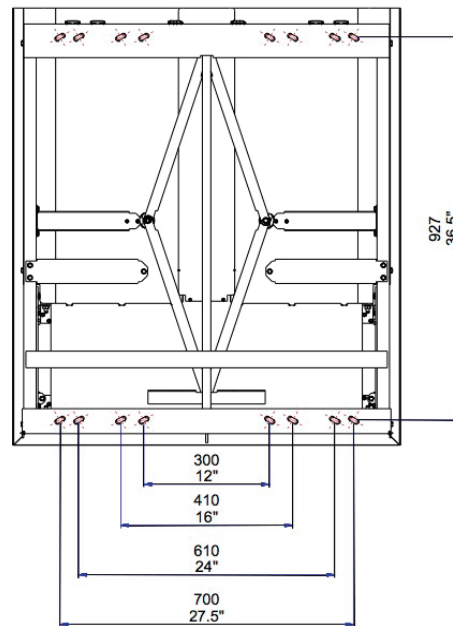

WALL MOUNTING HOLE DIMENSIONS

Fasteners not included, select based on type of wall. Be sure wall structure is sufficient to handle load. Accommodates 3/8 inch (10 mm) fasteners.