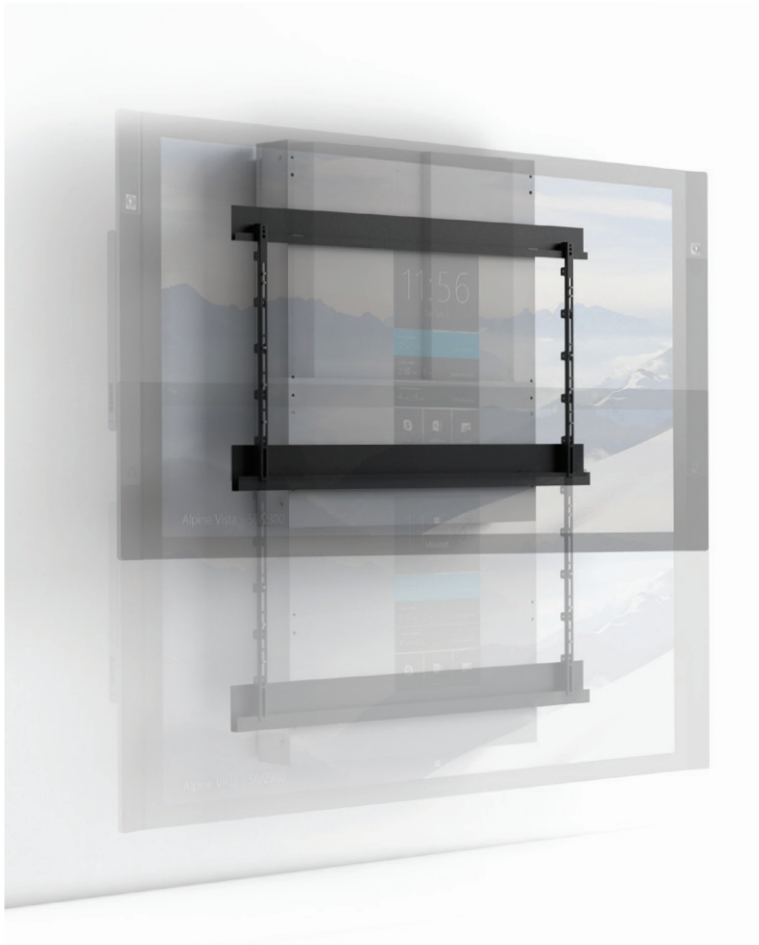

# EXTRA LARGE MANUAL ASSIST WALL MOUNT

EZ1/ML360

Take control of creative, presentation and collaboration work spaces. Salamander's simple and highly functional EZ-Touch wall mount offer superior ergonomics complimenting any touch screen display with improved productivity, unrivaled flexibility and lifetime value.

Designed for 84" Microsoft SurfaceHub and other VESA compliant Interactive displays. EZ-Touch mounts behind your interactive display and delivers smooth, effortless and intuitive high-low transitions reliably.

- Adjustable counter-spring provides smooth, effortless and intuitive high-low transition
- Vertical range is 25.6 inches
- Compact design: hidden behind the screen
- Extremely reliable; tested to 60,000 cycles or 10 years of usage
- Fast and easy mounting
- No maintenance needed
- **Load Capacity Range:** 196 to 361lbs (89-164 kg)

# EXTRA LARGE MANUAL ASSIST WALL MOUNT

EZ1/ML360