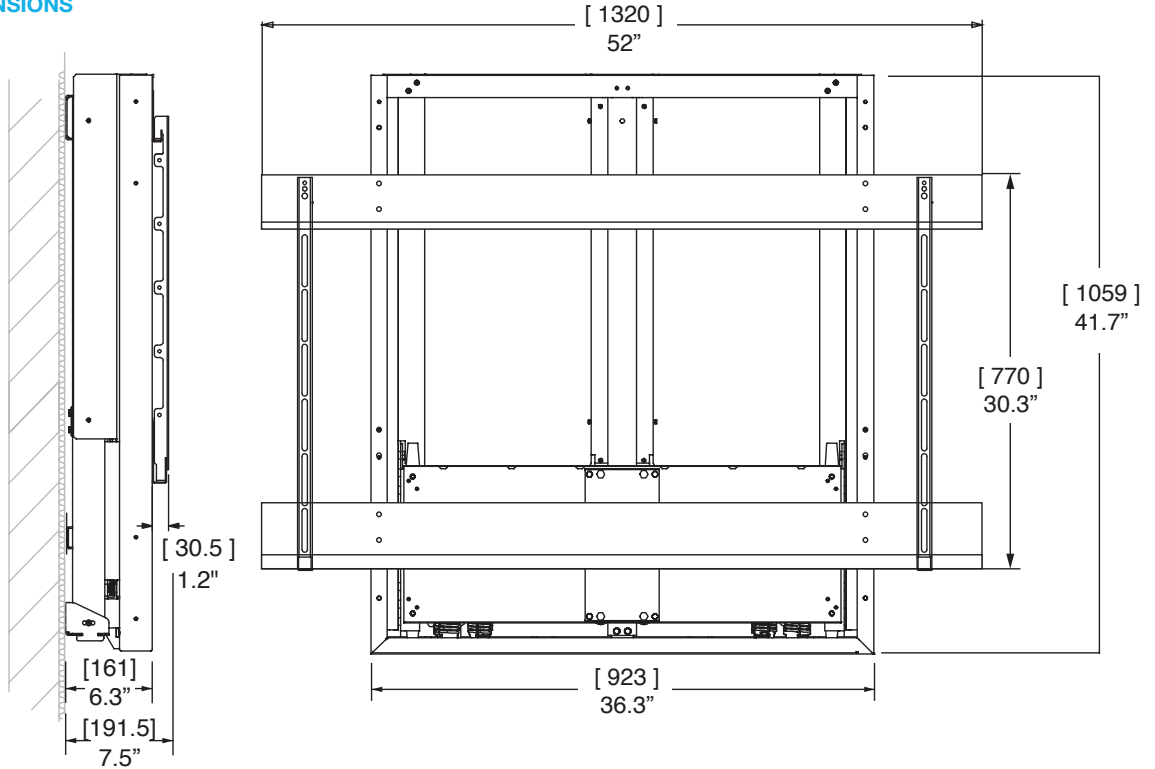

- Adjustable counter-spring provides smooth, effortless and intuitive high-low transition
- Vertical range is 25.6 inches
- Compact design: hidden behind the screen
- Extremely reliable; tested to 60,000 cycles or 10 years of usage
- Fast and easy mounting
- No maintenance needed
- **Load Capacity Range:** 196 to 361lbs (89-164 kg)

## PRODUCT DIMENSIONS

## EZ1/ML360

PRODUCT SPECIFICATIONS	Metric (mm)	US/Imperial Inches	SHIPPING DIMENSIONS			
			BOX 1		BOX 2	
Width	923	36.3	1005 mm	39.6 inch	152 mm	6 inch
Height	1058	41.7	1155 mm	45.5 inch	132 mm	52 inch
Screen Range of Travel	650	25.6				
Depth	161	6.3	240 mm	9.4 inch	76 mm	3 inch
Weight	83 kg	182 lbs	75 kg	165 lbs	37.4 kg	17 lbs
<b>Load Capacity Range</b>	<b>89-164 kg</b>	<b>196-361 lbs</b>				
UPC Number	634878215510					

### VESA COMPLIANT MOUNT PATTERN

Horizontal: 400-1200mm

Vertical: 400-600mm