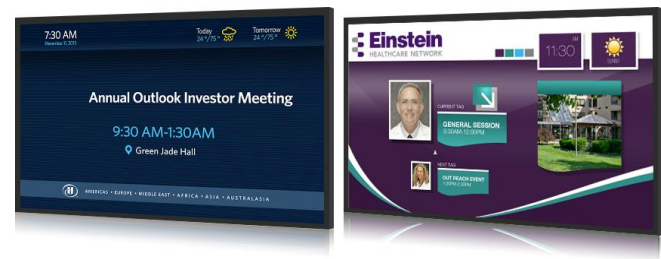

AdSlide™ Informational Digital Signage

- **Dependable** solution for improving productivity & communications.
- **Creates** environment that staff feels valued and part of the team.
- **Helps** you easily share information and welcome your guests.
- **Easy** content updates and management using your iPhone!

Specially Made For Improving Communications & Sharing Information

This all-in-one digital signage solution will help you seamlessly blend your organization's most important day to day messages, performance charts and graphs, news, bulletins from the president, and other important notifications into a compelling easy to manage, all-in-one visual communications solution.

You can choose from over 17+ immersive features plus an unlimited combination of distinctive communication features, popular selections include:

- Your companies goals & mission
- Company News and updates
- Videos and image gallery
- Charts and sales forecasts
- Scrolling news and stock tickers
- Emergency alerts and lockdowns
- Advertisements and promotions
- Employee of the month

"These are the most intuitive and logical digital signage solutions available on the market today."

"We are able to manage content and live feeds efficiently and effectively. These digital signs replaced the old static vinyl posters and created a "wow" factor"