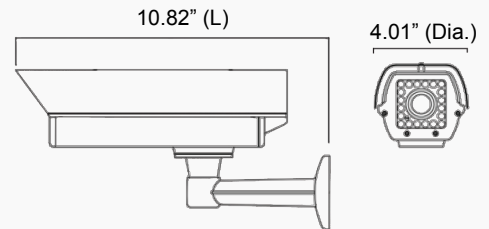

Features

- High-contrast imaging performance that delivers sharp, clear license-plate captures
- Full HD 1080p over coax (HD-TVI)
- 15 super high powered IR LEDs
- Captures license plates up to 40mph
- IR Range:165 ft. (depending on scene reflection)
- True Wide Dynamic Range operation (WDR)
- Additional 960H analog output
- Supports full UTC control over coax for Zoom/Focus and camera's OSD
- Weather resistant operation
- IP66 compliant
- 5 year warranty

Specifications

Image Sensor	1/3" Panasonic CMOS Sensor
Resolution.....	1080p
Minimum Illumination.....	0 lux (IR LEDs on)
Total Pixels	1956 (H) x 1266 (V)
Type.....	Monochrome
Number of IR LEDs	15 super high powered LEDs
IR Range	165 ft. (depending on scene reflection)
TV System.....	NTSC
S/N Ratio	More than 50db
Video Output.....	HD-TVI
Scanning System.....	Progressive scan
Power Supply	12VDC / 24VAC dual voltage (power supply not included)
Power Consumption	260mA (IR on: 560mA)
Operating Temperature.....	14° F – 122° F
Dimensions.....	4.01" (Dia.) x 10.82" (L)
Weight	3.5 lbs.