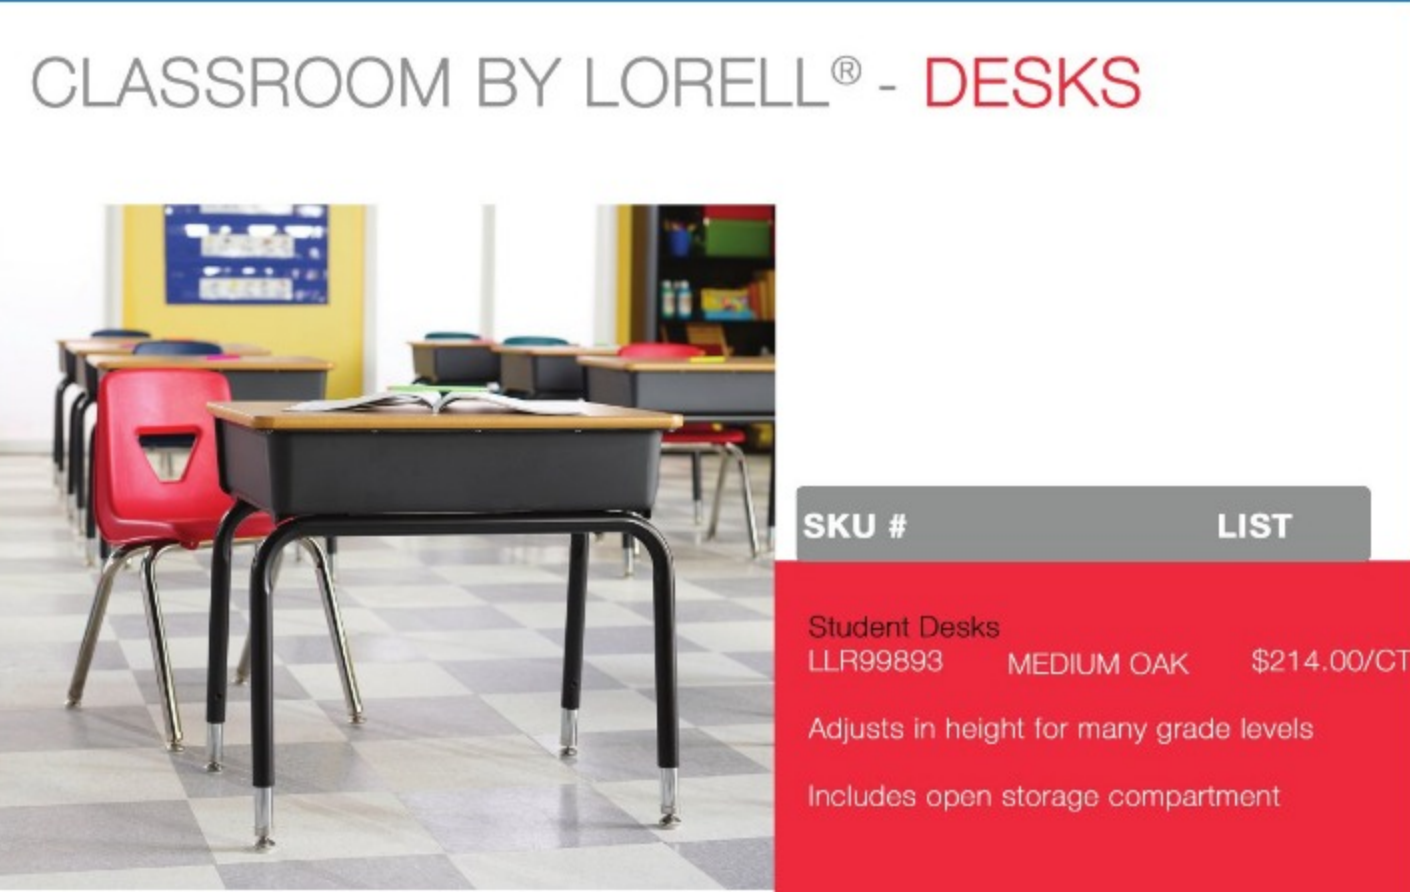

## CLASSROOM BY LORELL® - DESKS

SKU #	LIST
Student Desks LLR99893 MEDIUM OAK	\$214.00/CT
Adjusts in height for many grade levels	
Includes open storage compartment	

Sold in carton of 2

**CLASSROOM BY LORELL®** is Lorell's newest line of American-made, competitively priced classroom furniture. Classroom by Lorell® includes colorful, stacking student chairs, student desks, and activity tables all available in multiple sizes and covered by the Lorell Limited Lifetime Warranty. Stacking student chairs add color to your classroom and offer color-coding opportunities for learning stations and more. The versatile activity tables are great for creating collaborative learning environments in classrooms, training rooms, and conference rooms. The Book Box Student Desk features an adjustable-height worksurface and convenient storage that accommodates many grade levels. These products pair well with Lorell teacher's desks, bookcases, boards, storage cabinets and book carts for a well-rounded offering.