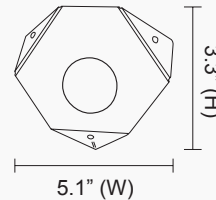

Intensifier IP® Full HD 1080p Vandal Resistant Corner Mount IP Camera

O2i607CM 2.9mm fixed lens, stainless steel housing

Features

- See color in low light without IR LEDs
- Supports up to Full HD resolution @ 30fps
- Built-in standard PoE (IEEE 802.3af)
- No problems caused by objects that reflect or absorb IR light sources
- Presets: Outdoor, Indoor, Elevator, Lobby, Hallway & Low Light
- Attached cable (16 ft.) connects camera unit to main unit for flexible placement
- Wide dynamic range (WDR) operation
- Perfect for use in elevators
- Supports H.264 and MJPEG codecs
- 2-way audio communication
- Micro SD card slot (card not included)
- Sensor input and relay output
- Conformant with ONVIF Profile S
- 2 year warranty

Camera Specifications

Image Sensor.....Progressive scan 1/3" CMOS, 2MP
Maximum Resolution .....1920 x 1080
Minimum Illumination .....F1.2, Color: 0.001 lux (Max Intensify)
White Balance.....ATW, Manual, Push
Intensify.....Selectable / Off
Exposure Control .....Yes
De-Fog .....Yes
Backlight.....WDR, BLC
DNR.....3D (0-20)

Video Specifications

Main Resolution .....1920x1080 @ 30fps
Compression.....H.264 (HP/MP/BP), MJPEG
Bitrate Control .....VBR, CBR
Multiple Streaming .....5 profiles

Audio Specifications

Mono Input .....64Kbps G.711 / 32Kbps G.726
Mono Output 64Kbps G.711

External Terminal Specifications

Ethernet.....10/100 Mbps
Alarm.....1 sensor input, 1 relay output
Audio .....1 mic in, 1 line out
Power .....DC jack
Storage.....Micro SD slot

Network Specifications

Protocols .....IPv4, TCP, UDP, RTP, RTSP, HTTP, HTTPS,
SMTP, FTP, DHCP, UPnP, DNS
DDNS support.....Speco DDNS (free of charge)

Network Specifications (continued)

Security .....User ID & Password protection, IP address filtering,
digest authentication, user access log
User Access .....8 simultaneous users at D1 resolution
Number of users may vary depending on resolution

System Specifications

PoE.....Standard (IEEE 802.3af)
Analytics.....Motion detection (3 regions), audio detection
Alarm Triggers.....Analytics & sensor input
Alarm Events.....FTP video file upload, email image upload,
micro SD card recording, relay out
Video Buffer.....Configurable pre-record & post-record
Image Settings .....Privacy mask

Client Specifications

Web Browser Support.....Windows (Internet Explorer 8 and up)
PC Application.....SecureGuard®

Operating & Unit Specifications

Power Supply .....PoE, 12VDC (power supply not included)
Power Consumption.....6W
Operating Temperature...14° F – 122° F
Operating Humidity .....8% - 80% RH
Unit Dimensions.....5.1" (W) x 3.3" (H)
Unit Weight.....1.5 lbs.
Certifications .....FCC, RoHS
Included in Package.....Unit, CD (manual, software), mounting screws

Optional Accessories

*Visit www.specotech.com for latest ONVIF support. ONVIF is a trademark of Onvif, Inc. Apple and the Apple logo are trademarks of Apple Inc., registered in the U.S. and other countries. App Store is a service mark of Apple Inc. Android, Google Play and the Google Play logo are trademarks of Google Inc. Speco Technologies is constantly developing and improving products. We reserve the right to modify product design and specifications without notice and without incurring any obligation. Spec Rev. 4/27/16