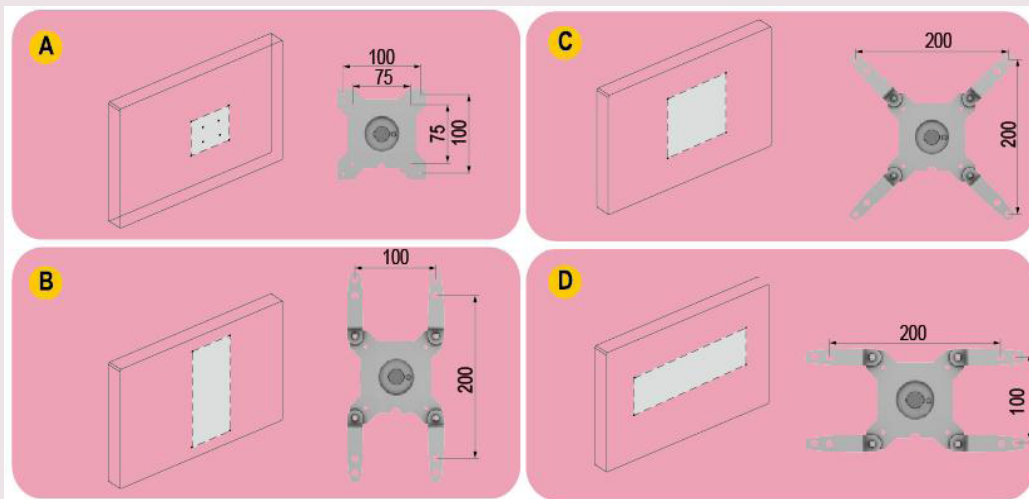

AMRV100B

VESA 100x100 to VESA 200x200 or 200/100 Adapter, Black finish

AMRV100B

www.amer.com / www.amermounts.com

sales@amer.com

1-800-262-9703

Specifications subject to change without notice. Errors and omissions excepted. All trademarks are properties of their respective owners.

Revision 1.02