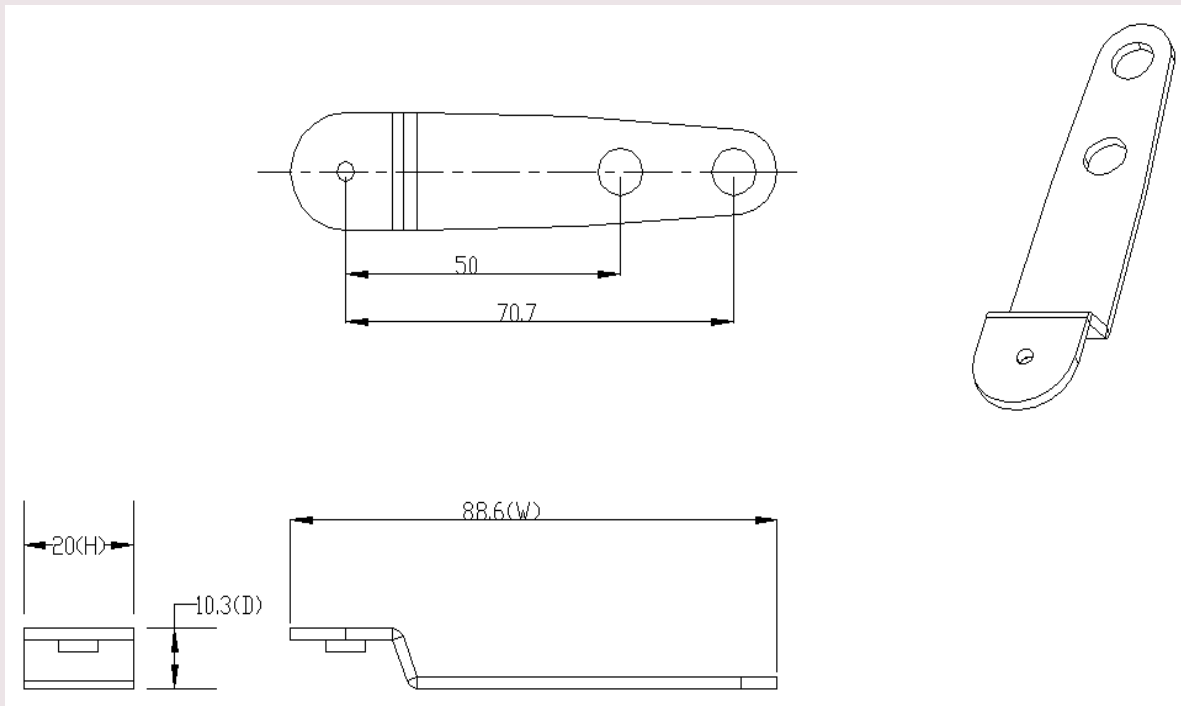

AMRV100B

VESA 100x100 to VESA 200x200 or 200/100 Adapter, Black finish

AMRV100B

www.amer.com / www.amermounts.com

sales@amer.com

1-800-262-9703

Specifications subject to change without notice. Errors and omissions excepted. All trademarks are properties of their respective owners.

Revision 1.02