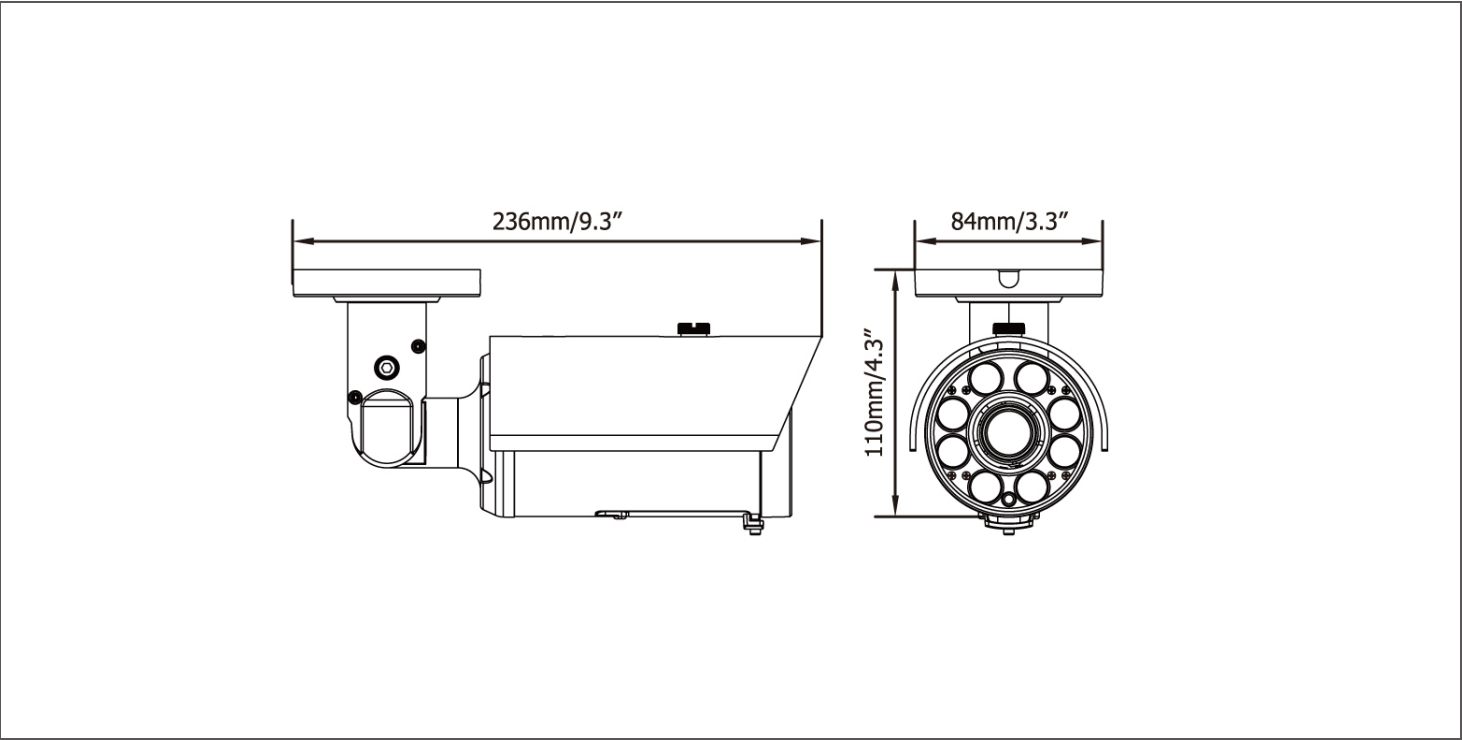

## EZ950F

1080p Full HD True Day / Night  
Outdoor IR Bullet Camera

## Features

- 1080p Full HD with high flexibility and performance for astounding image
- 1/2.9" Sony 2.24MP CMOS sensor, delivering amazing high sensitivity
- Varifocal 5-50mm DC Iris lens to capture the desired field of view
- Extended IR range of up to 50m / 165ft. with 8pcs 3G array IR LEDs (Depending on scene IR reflectivity)
- D-WDR to improve the visibility under high contrast scene
- 3D-Noise Reduction ensures less blurry moving subjects, vivid and high SN ratio images even under low light environments
- Supports 1080p, 720p & 960H analog signal output, which can be easily switched using OSD Joystick
- The flexible angle viewing with its 3-Axis rotation design allows wall or ceiling mounting
- Internal wire system with anti-cut bracket
- Supports ceiling mount and wall mount
- eZ Controller function: Control camera OSD settings and PTZ operation directly from DVR end

# Dimensions