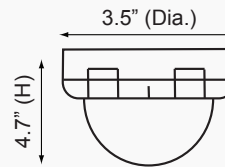

# 1000 TVL Color Indoor Dome Camera

**VL644K** 3.6mm fixed lens, black housing

**1000  
TVL**

## Features

- 1000 TV lines of resolution
- Easy installation & adjustment
- Compact & lightweight 3 axis design
- Manual 360° rotation & pan/tilt mechanism
- Low power consumption - max. 90mA
- 12VDC power supply required (power supply not included)
- Optional lenses available
- 5 year warranty

## Specifications

Image Sensor .....	1/3" Super High Resolution Image Sensor
Resolution.....	1000 TV lines
Minimum Illumination.....	0.001 lux @ F=1.2
Effective Pixels .....	1280 (H) x 960 (V)
Electronic Shutter .....	Auto (1/60 sec. - 1/100,000 sec.)
S/N Ratio .....	52dB
Backlight Compensation.....	Auto
Synchronization .....	Internal
Gamma.....	0.45 typ.
Video Signal Output.....	1.0Vp-p / 75 ohms
Operating Temperature/	
Humidity.....	14° F – 122° F / less than 80% RH
Storage Temperature.....	-4° F – 140° F
Power Consumption .....	90mA
Power Supply .....	12VDC (power supply not included)
Dimensions.....	4.7" (H) x 3.5" (Dia.)
Weight .....	10.5 oz.