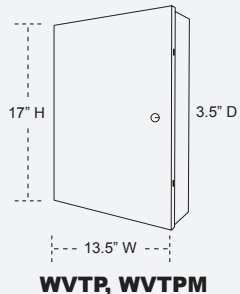

1080P HD-TVI VT Wall Mount Digital Video Recorder

D4WVT, D8WVT, D16WVT

Base Wall Mount Model

D4WVTM, D8WVTM, D16WVTM

Wall Mount with Built-In Monitor

D4WVTP, D8WVTP

Wall Mount with Built-In Power Supply

D4WVTPM, D8WVTPM

Wall Mount with Built-In Power Supply and Monitor

Storage 1TB - 8TB (see last page for model numbers)

Patented Design

Features

EZ Wizards

- Setup: for quick system setup
- Network: network setup and portforwarding
- Record: quickly setup recording resolutions and recording type