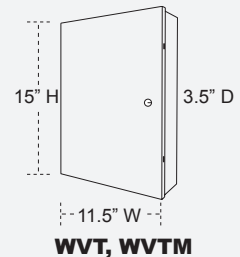

1080P HD-TVI VT Wall Mount Digital Video Recorder

D4WVT, D8WVT, D16WVT

Base Wall Mount Model

D4WVTM, D8WVTM, D16WVTM

Wall Mount with Built-In Monitor

D4WVTP, D8WVTP

Wall Mount with Built-In Power Supply

D4WVTPM, D8WVTPM

Wall Mount with Built-In Power Supply and Monitor

Storage 1TB - 8TB (see last page for model numbers)

Patented Design

Features

EZ Wizards

- Setup: for quick system setup
- Network: network setup and portforwarding
- Record: quickly setup recording resolutions and recording type