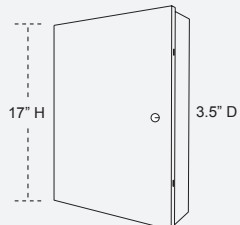

### D4WVTPM, D8WVTPM

Wall Mount with Built-In Power Supply and Monitor

**Storage** 1TB - 8TB (see last page for model numbers)

Patented Design

**WVT, WVTM**

**WVTP, WVTPM**