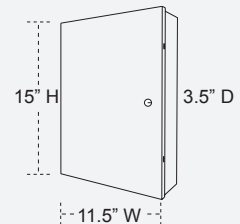

### D4WVTPM, D8WVTPM

Wall Mount with Built-In Power Supply and Monitor

**Storage** 1TB - 8TB (see last page for model numbers)

Patented Design

**WVT, WVTM**

**WVTP, WVTPM**