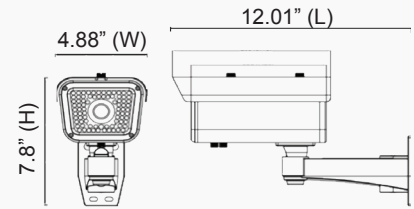

Weather Resistant License Plate Capture Bullet Camera

CLPR66H 9-22mm F1.4 auto iris varifocal lens, dark grey housing
IR-corrected lens with external adjustments for zoom & focus

Note: Because of the special nature of this camera, during the day the scene will be monochrome. All license plates will be highlighted.

Features

- High-contrast imaging performance that delivers sharp, clear license-plate captures
- 8 pieces super high power IR LEDs work perfectly even in total darkness to deliver clear license plate images
- 9-22mm varifocal IR-corrected lens optimizes day/night performance, even in very low light conditions and captures a wide field
- Captures license plates up to 24 mph
- Weather resistant operation
- IP66 compliant
- 5 year warranty

Specifications

Image Sensor	1/3" 960H CCD
Resolution.....	700 TV lines
Minimum Illumination.....	0 lux (with IR LEDs on)
Effective Pixels	1020 (H) x 508 (V)
Type.....	Monochrome
Number of IR LEDs	8 pieces super high power IR LEDs
IR Range	6.6 - 49 ft. (depending on scene reflection)
IR LED Wavelength	850nm
TV System.....	NTSC
Viewing Angle	Horizontal: 35° (wide) - 8° (tele) Vertical: 38° (wide) - 10° (tele)
S/N Ratio	More than 52db
Video Output.....	1.0Vp-p / 75 ohms
Scanning System.....	2:1 interlaced
Power Supply	12VDC (power supply not included)
Power Consumption	380mA
Operating Temperature.....	-22° F – 140° F
Housing	Compact die cast aluminum sunshield
Dimensions.....	4.88" (W) x 7.8" (H) x 12.01" (L)
Weight	4.2 lbs.